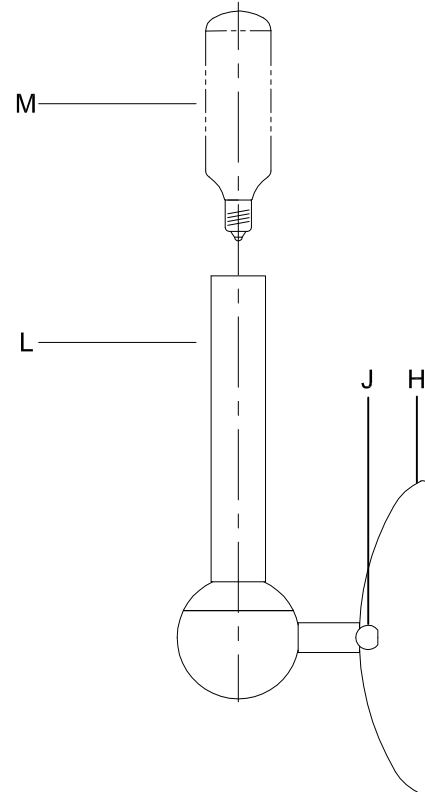

Assembly & Installation Instructions

CAUTION: Read instructions carefully and turn electricity off at main circuit breaker panel before beginning installation.

710006

*****

WARNING - If any Special Control Devices are used with this Fixture, Follow the Instructions Carefully to assure full compliance with N.E.C. requirements. If there are any questions, contact a Qualified Electrical Contractor.

WARNING - This product contains chemicals known to the State of California to cause cancer, birth defects and /or other reproductive harm. Thoroughly wash hands after installing, handling, cleaning, or otherwise touching this product.

CAUTION - All glass is fragile, use care when handling Glass component(s) and or Lamp(s).

*****

CANOPY MOUNTING & WIRE CONNECTION ASSEMBLY STEPS:

1. D,E → A
2. K → D
3. B,A → C
4. F → G
5. H,J → D

*****

FIXTURE ASSEMBLY STEPS:

1. M → L

B, C, G & M
(NOT FURNISHED)
(NO INCLUIDA)
(NON FOURNIE)