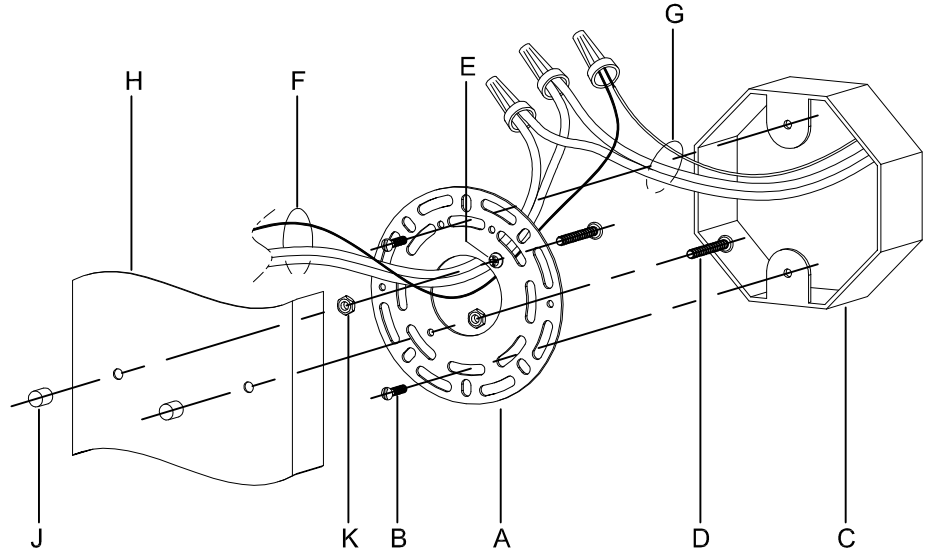

Assembly & Installation Instructions

CAUTION: Read instructions carefully and turn electricity off at main circuit breaker panel before beginning installation.

710006

WARNING - If any Special Control Devices are used with this Fixture, Follow the Instructions Carefully to assure full compliance with N.E.C. requirements. If there are any questions, contact a Qualified Electrical Contractor.

CAUTION - All glass is fragile, use care when handling Glass component(s) and or Lamp(s).

CANOPY MOUNTING & WIRE CONNECTION ASSEMBLY STEPS:

1. D,E → A
2. K → D
3. B,A → C
4. F → G
5. H,J → D

FIXTURE ASSEMBLY STEPS: