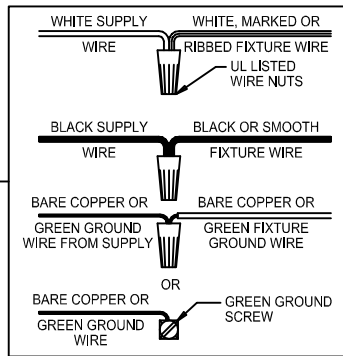

Assembly & Installation Instructions

CAUTION: Read instructions carefully and turn electricity off at main circuit breaker panel before beginning installation.

710006

WARNING - If any Special Control Devices are used with this Fixture, Follow the Instructions Carefully to assure full compliance with N.E.C. requirements. If there are any questions, contact a Qualified Electrical Contractor.

CAUTION - All glass is fragile, use care when handling Glass component(s) and or Lamp(s).

CANOPY MOUNTING & WIRE CONNECTION ASSEMBLY STEPS:

1. D,E → A
2. K → D
3. B,A → C
4. F → G
5. H,J → D

FIXTURE ASSEMBLY STEPS: