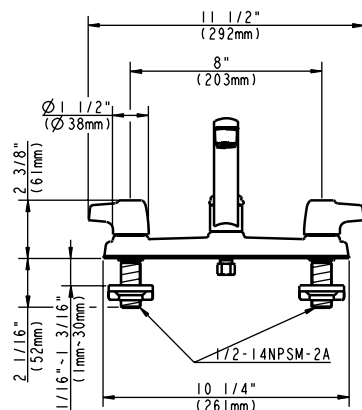

PFXC1180LSCP

Warranty and Codes

This product comes complete with installation, operating, care and maintenance instructions. This PROFLO faucet carries a limited lifetime warranty when installed in residential applications.

The warranty is five years in commercial applications.

This product meets ANSI: A112.18.1M.

Compliant with lead content requirements of California AB 1953.

* All measurements are nominal. Please verify before actual installation.

Distributed Exclusively by Ferguson and Wolsley Canada