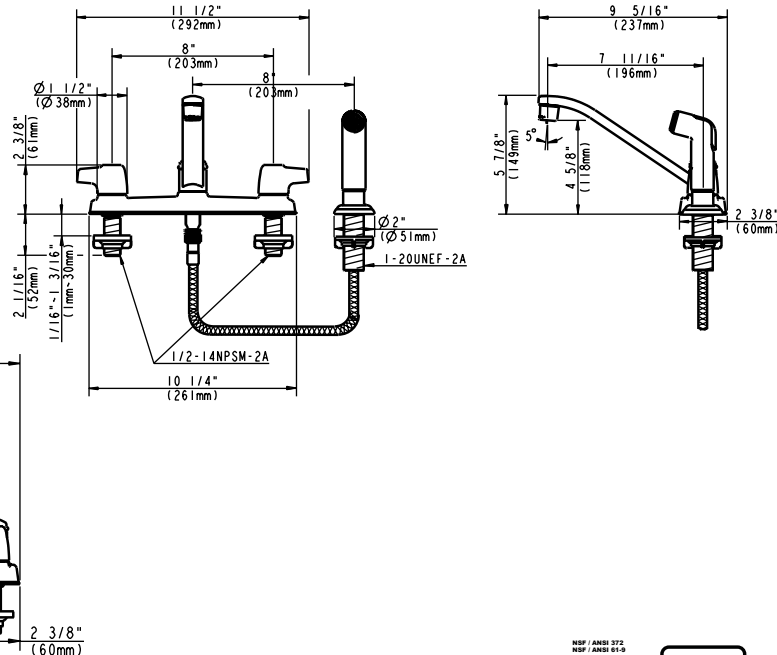

PFXC1180CP