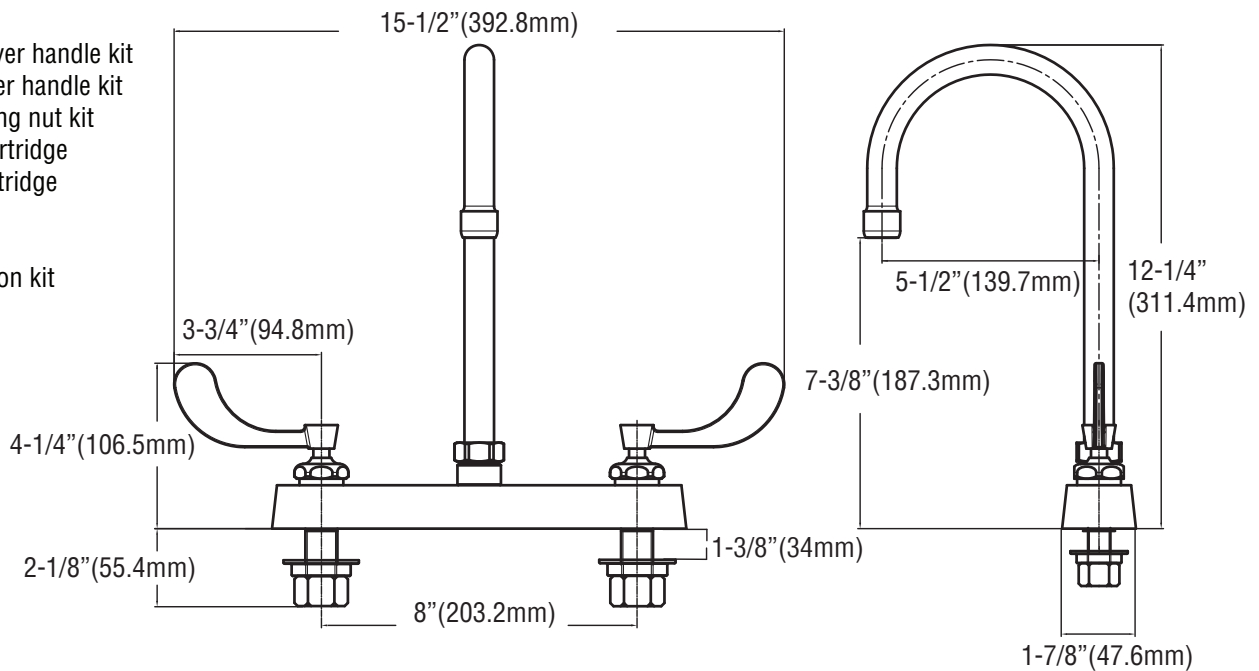

PFX308

Two Handle Commercial 8" Deck Faucet

Product Features

- Heavy duty 8" cast brass deck faucet
- Flow rate: 1.5 GPM aerator
- Non-swivel spout
- ADA wrist blade handles with color indexed caps
- Ceramic disc cartridges with brass stems
- Polished chrome
- Complies with ASME:A112.18.1-2011/CSA:B125.1-11
- NSF61 compliant
- cUPC/IAPMO Listed

PFX308

Product Specifications

Available Parts

- PF654509** Cold lever handle kit
- PF654510** Hot lever handle kit
- PF654511** Mounting nut kit
- PF654512** Cold cartridge
- PF654513** Hot cartridge
- PF654515** Spout
- PF654516** Aerator
- PFX4LAVEXT** Extension kit