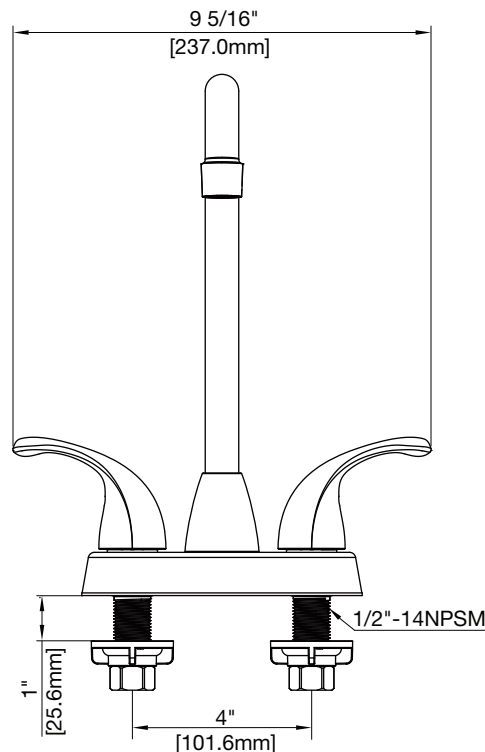

PFWSC6890

TWO HANDLE BAR FAUCET

Product Features

- Ceramic disc cartridge
- Metal handles
- Requires 3-hole sink with 4" on-center
- Flow rate: 1.2 GPM at 60 PSI
- ADA compliant
- Meets ANSI:A112.18.1M
- cUPC/IAPMO listed
- AB1953 certified

Model Numbers

PFWSC6890CP chrome

PFWSC6890BN brushed nickel

PFWSC6890CP

Available Parts

PF3207027H Hot cartridge

PF3207027C Cold cartridge

Warranty and Codes