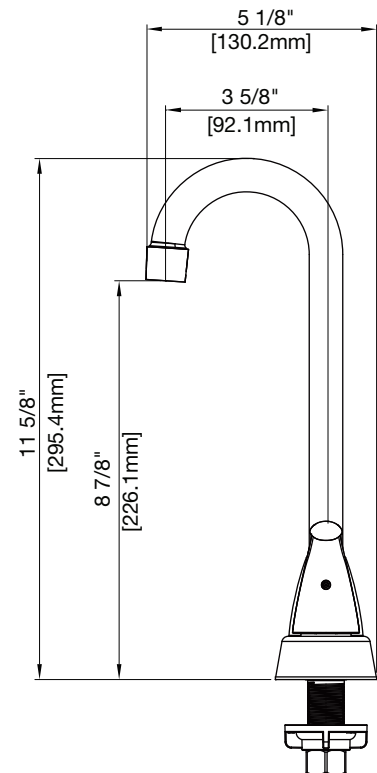

PFWSC6890

TWO HANDLE BAR FAUCET

Product Features

- Ceramic disc cartridge
- Metal handles
- Requires 3-hole sink with 4" on-center
- Flow rate: 1.2 GPM at 60 PSI
- ADA compliant
- Meets ANSI:A112.18.1M
- cUPC/IAPMO listed
- AB1953 certified

Model Numbers

PFWSC6890CP chrome

PFWSC6890BN brushed nickel

PFWSC6890CP

Available Parts

PF3207027H Hot cartridge

PF3207027C Cold cartridge

Warranty and Codes