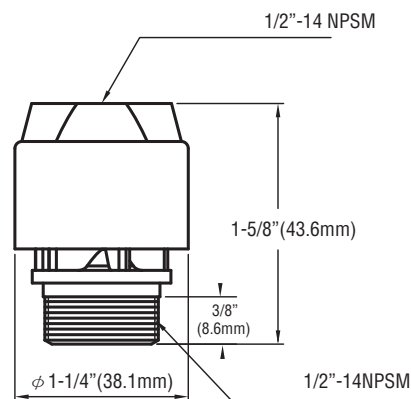

Product Specification

Warranty and Codes

This PROFLO product carries a limited lifetime warranty in residential applications. Warranty is 1 year in commercial applications. This product comes complete with installation, operating, care and maintenance instructions. This product meets ASME: A112.18.1