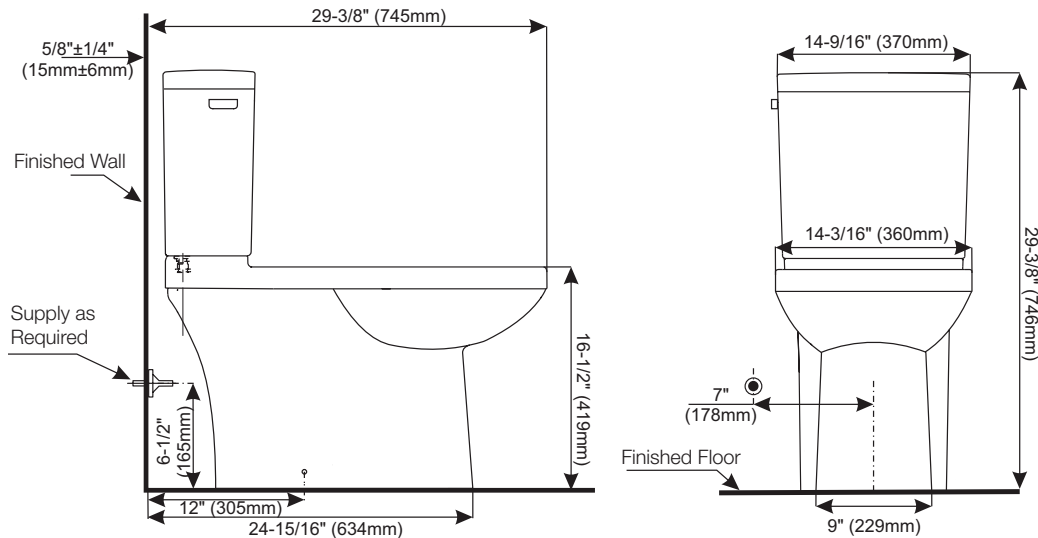

Two-Piece Skirted Toilet

Product Features

- 1.28 gpf HET
- Elongated bowl
- 16-1/2" Bowl height
- Two piece vitreous china
- Includes slow close toilet seat
- 3" fully glazed trapway
- 7" x 6" water surface
- Anti-siphon fill valve
- Gravity fed, Box rim
- Close coupled tank with cover
- Quick connect, 2 bolt tank to bowl installation
- White only
- 2" Flush valve
- Sanitary bar
- Supply not included
- EPA WaterSense Certified
- Meets ANSI ASME A112.19.2-2013-CSA_B45.-13

PF9602SWH / PF9612WH

Model Numbers

- PF9602SWH 1.28 Elongated skirted bowl white
- PF9612WH 1.28 gpf Tank with chrome flush lever
- PF9612RWH 1.28 gpf Right Hand tank with chrome flush lever

Product Specifications