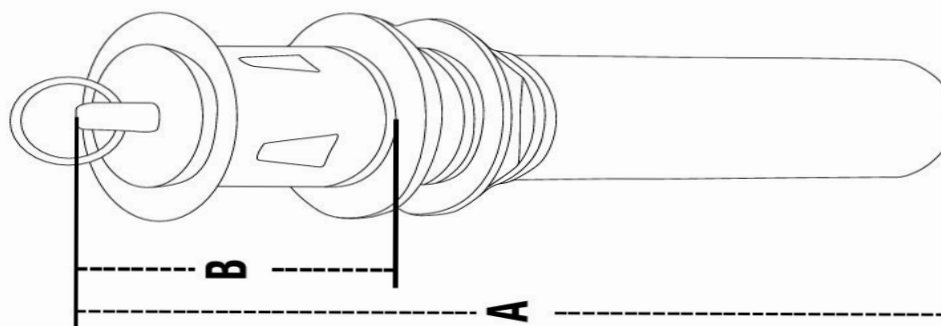

## P.O. Plug

PFPO200

✓ For Submittal	Model	Description	Dimensions				Gauge	Finish
			A		B			
			in	mm	in	mm		
	PFPO100	1-1/4 PLASTIC PO PLUG	8	203.2	1-1/4	44.4	N/A	Chrome
	PFPO200	1-1/4 BRASS PO PLUG	7	177.8	1-1/4	31.7	20	Chrome