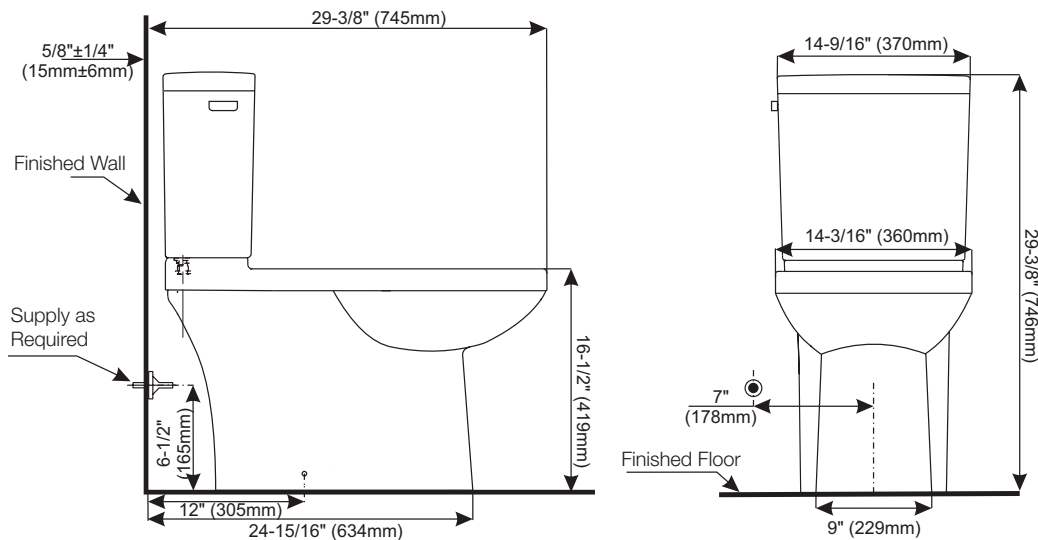

# Two-Piece Skirted Toilet

**Product Features**

- 1.28 gpf HET
- Elongated bowl
- 16-1/2" bowl height
- Two piece vitreous china
- Includes slow close toilet seat
- 2" fully glazed trapway
- 7" x 6" water surface
- Anti-siphon fill valve
- Gravity fed, box rim
- Close coupled tank with cover
- Quick connect, 2 bolt tank to bowl installation
- White only
- 3" flush valve
- Sanitary bar
- Supply not included
- EPA WaterSense Certified
- Meets ANSI ASME A112.19.2-2013-CSA\_B45.-13

PF9602SWH / PF9612WH

**Model Numbers**

- PF9602SWH 1.28 elongated skirted bowl white
- PF9612WH 1.28 gpf tank with chrome flush lever
- PF9612RWH 1.28 gpf right hand tank with chrome flush lever

**Product Specifications**