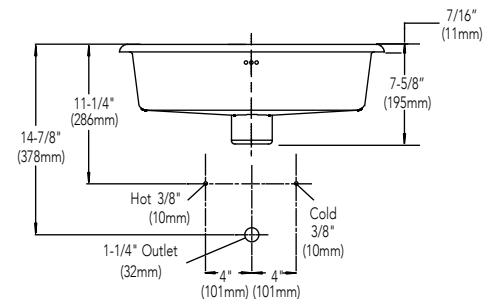

Product Specifications

Warranty and Codes

These products come complete with installation, operating, care and maintenance instructions. All PROFLO fixtures carry a 1-year limited warranty. These products meet or exceed ASME/ANSI A112.19.2/CSA B45.1-2013. In an effort to continually improve our products, we will make design changes from time to time. We reserve the right to ship newly designed product to fill any order unless we agree in writing to do otherwise.