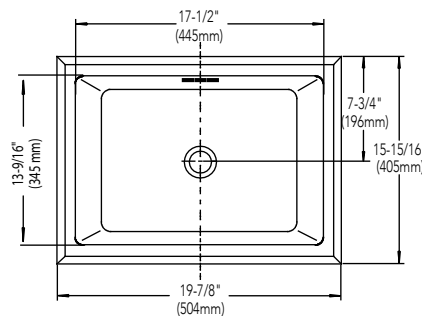

Product Specifications

Warranty and Codes

These products come complete with installation, operating, care and maintenance instructions. All PROFLO fixtures carry a 1-year limited warranty. These products meet or exceed ASME/ANSI A112.19.2/CSA B45.1-2013. In an effort to continually improve our products, we will make design changes from time to time. We reserve the right to ship newly designed product to fill any order unless we agree in writing to do otherwise.