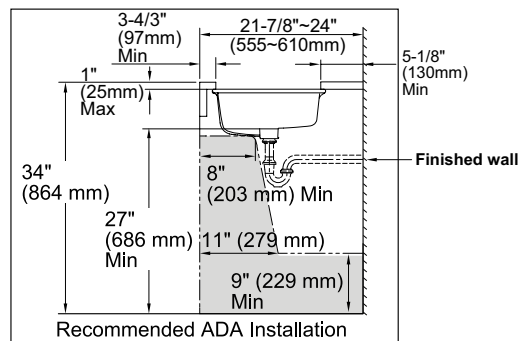

Product Specifications

Warranty and Codes

These products come complete with installation, operating, care and maintenance instructions. All PROFLO fixtures carry a 1-year limited warranty. These products meet or exceed ASME/ANSI A112.19.2/CSA B45.1-2013. In an effort to continually improve our products, we will make design changes from time to time. We reserve the right to ship newly designed product to fill any order unless we agree in writing to do otherwise.