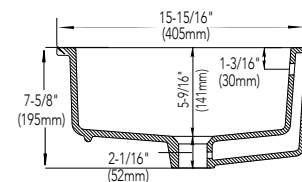

Product Specifications

Warranty and Codes

These products come complete with installation, operating, care and maintenance instructions. All PROFLO fixtures carry a 1-year limited warranty. These products meet or exceed ASME/ANSI A112.19.2/CSA B45.1-2013. In an effort to continually improve our products, we will make design changes from time to time. We reserve the right to ship newly designed product to fill any order unless we agree in writing to do otherwise.