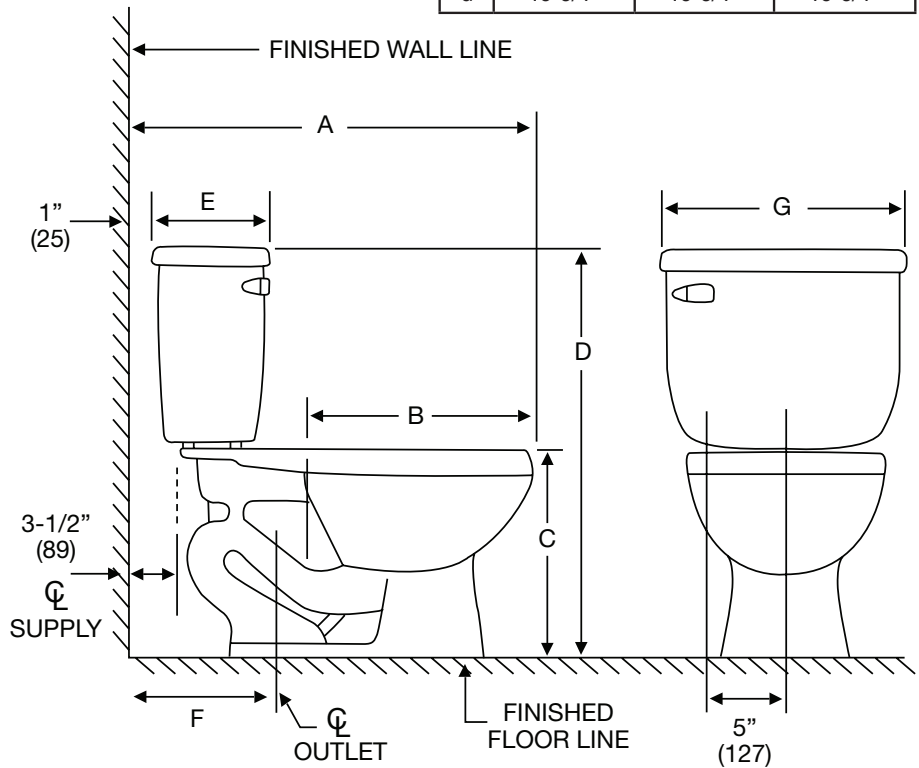

Product Features

The combination toilet shall be made of vitreous china. Toilet shall be 1.6 gpf (6.0 lpf). Toilet shall have 2" (5.1cm) fully glazed trapway. Toilet shall include chrome trip lever. Toilet shall be less seat and supply. Toilet shall be ADA compliant (PF1403T) with 17" high bowl.

	PF5114 /1400T	PF5114 /1401T	PF5114 /1403T
A	30-1/2"	32-1/8"	32-1/8"
E	9-3/4"	9-3/4"	9-3/4"
F	14"	14"	14"
G	15-3/4"	15-3/4"	15-3/4"

	PF5110 /1400T	PF5110 /1401T	PF5110 /1403T
A	26-1/2"	28-1/8"	28-1/8"
E	6-1/4"	6-1/4"	6-1/4"
F	10"	10"	10"
G	17-1/2"	17-1/2"	17-1/2"

	PF5112 /1400T	PF5112 /1401T	PF5112 /1403T
A	28-1/2"	30-1/8"	31-1/8"
B	16-1/2"	18-1/2"	18-1/2"
C	15"	15"	17"
D	29-3/4"	29-3/4"	31-3/4"
E	8-1/2"	8-1/2"	8-1/2"
F	12"	12"	12"
G	15-3/4"	15-3/4"	15-3/4"