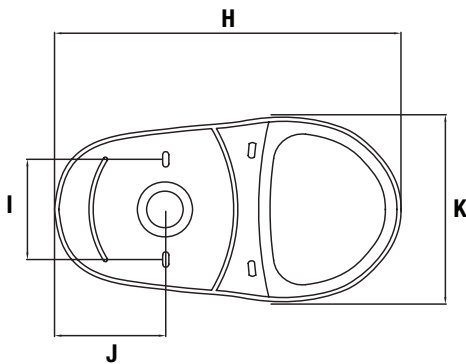

Product Features

The combination toilet shall be made of vitreous china. Toilet shall be 1.6 gpf (6.0 lpf). Toilet shall have 2" (5.1cm) fully glazed trapway. Toilet shall include chrome trip lever. Toilet shall be less seat and supply. Toilet shall be ADA compliant (PF1403T) with 17" high bowl.

	PF5114 /1400T	PF5114 /1401T	PF5114 /1403T
A	30-1/2"	32-1/8"	32-1/8"
E	9-3/4"	9-3/4"	9-3/4"
F	14"	14"	14"
G	15-3/4"	15-3/4"	15-3/4"

	PF5110 /1400T	PF5110 /1401T	PF5110 /1403T
A	26-1/2"	28-1/8"	28-1/8"
E	6-1/4"	6-1/4"	6-1/4"
F	10"	10"	10"
G	17-1/2"	17-1/2"	17-1/2"

	PF5112 /1400T	PF5112 /1401T	PF5112 /1403T
A	28-1/2"	30-1/8"	31-1/8"
B	16-1/2"	18-1/2"	18-1/2"
C	15"	15"	17"
D	29-3/4"	29-3/4"	31-3/4"
E	8-1/2"	8-1/2"	8-1/2"
F	12"	12"	12"
G	15-3/4"	15-3/4"	15-3/4"