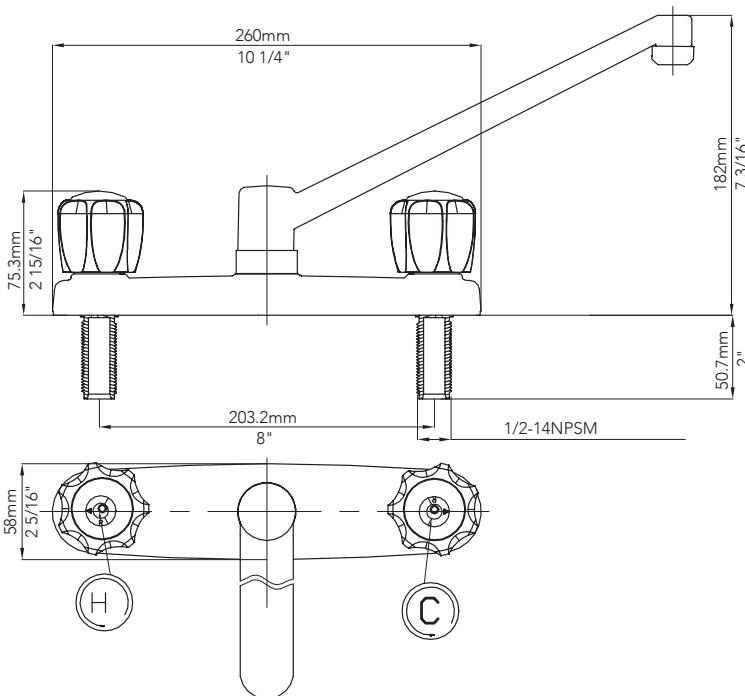

## Product Features

- Plastic body
- Washerless cartridge
- Acrylic round handle
- Max. flow rate: 1.8 gpm (6.8 L/min) at 60 psi

## Product Specifications