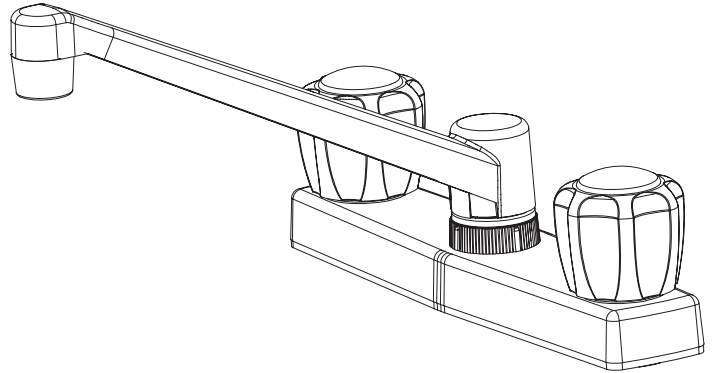

F123457 7266419

Two Handle Kitchen Faucet

Product Features

- Plastic body
- Washerless cartridge
- Acrylic round handle
- Max. flow rate: 1.8 gpm (6.8 L/min) at 60 psi

Model Numbers

F123457 Polished chrome finish