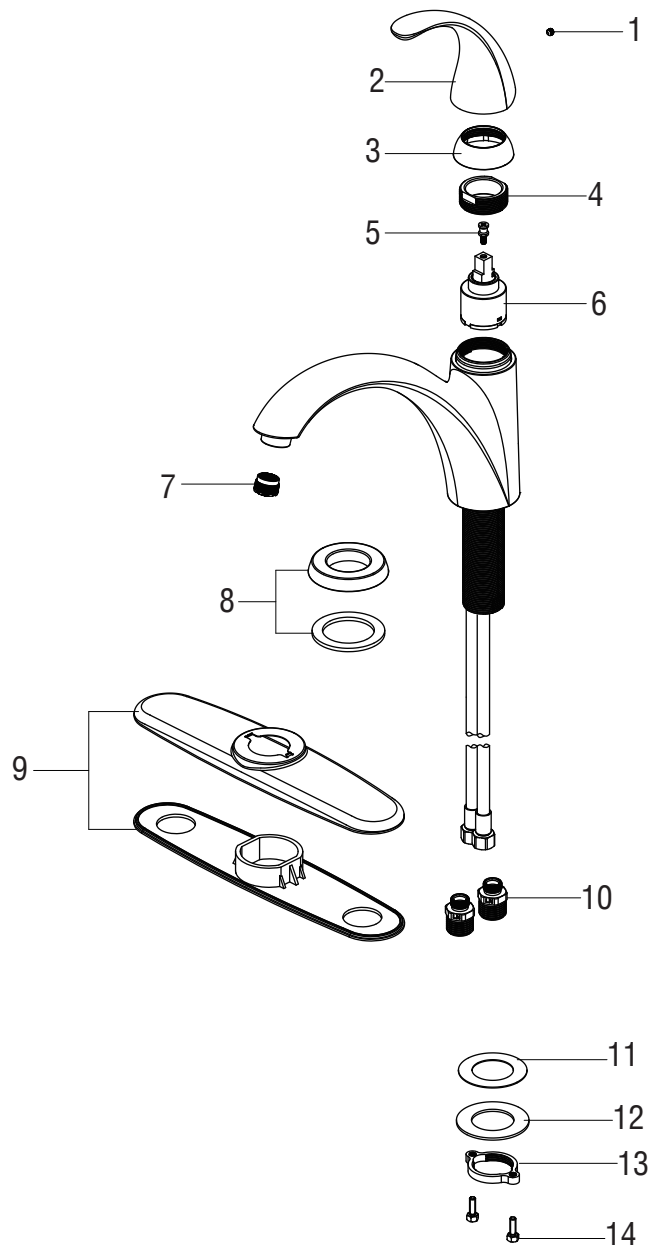

# Parts Breakdown Single Handle Kitchen Faucet

#### \* Specify Finish

No.	Item	Part Number	Material Type
1	Set Screw	RP50002	Metal
2	Handle	RP13400*	Zinc
3	Cap	RP80109*	Plastic
4	Bonnet	RP70140	Brass
5	Screw	RP70356	Metal
6	Cartridge	PF3357061	Hybrid
7	Aerator	RP30172	Hybrid
8	Flange	RP80471*	Hybrid
9	Escutcheon	RP80472*	Hybrid
10	Connector	RP70317	Brass
11	Plastic Washer	RP64131	Plastic
12	Metal Washer	RP64111	Metal
13	Nut	RP56077	Brass
14	Screw	RP50004	Metal