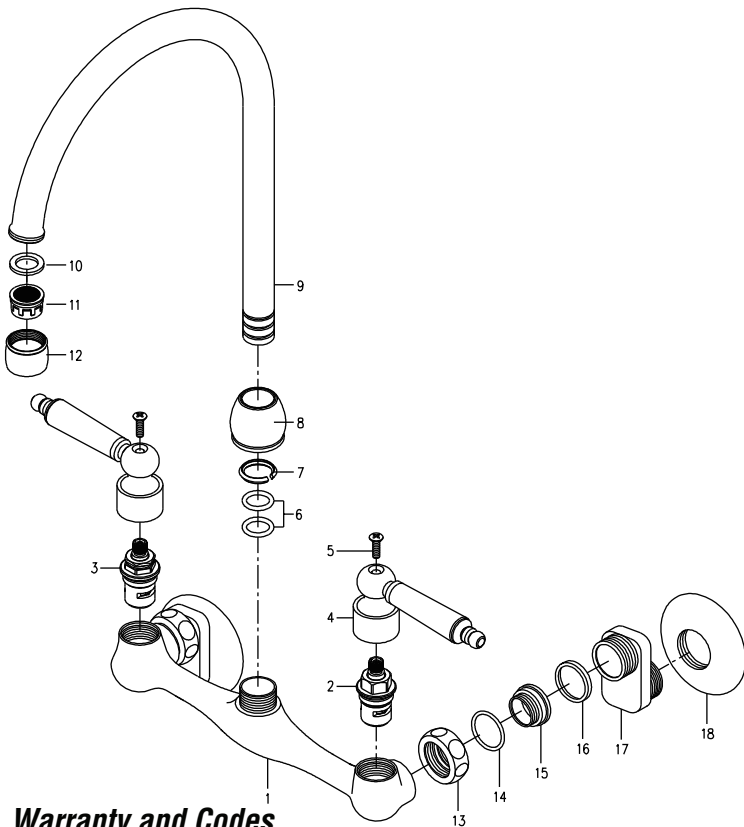

Parts Breakdown

Two-Handle Wall Mount Kitchen Faucet

PFXC1880CP

PFXC1880CP

NO.	Part & Code	Material	
1	Faucet Body	N/A	Low-lead Brass
2	Cold Cartridge	LIN655421	Low-lead Brass
3	Hot Cartridge	LIN655420	Low-lead Brass
4	Handle Assembly	LIN655423	Zinc
5	Screw		Stainless Steel
6	O-ring	LIN655424	EPDM
7	C Circle		POM
8	Spout Nut		Brass
9	Spout		Stainless Steel
10	Aerator Kit	LIN655422	EPDM
11			POM
12			Brass
13	Nut	N/A	Brass
14	O-ring	N/A	EPDM
15	Connector	N/A	Low-lead Brass
16	Washer	LIN655232	EPDM
17	Swivel Union	LIN653613	Low-lead Brass
18	Flange	LIN653749	Zinc

Warranty and Codes

This product comes complete with installation, operating, care and maintenance instructions. This PROFLO faucet carries a limited lifetime warranty when installed in residential applications. The warranty is five years in commercial applications. This product meets ASME: A112.18.1-2011
 *Compliant with lead content requirements of US Senate Bill S.3874