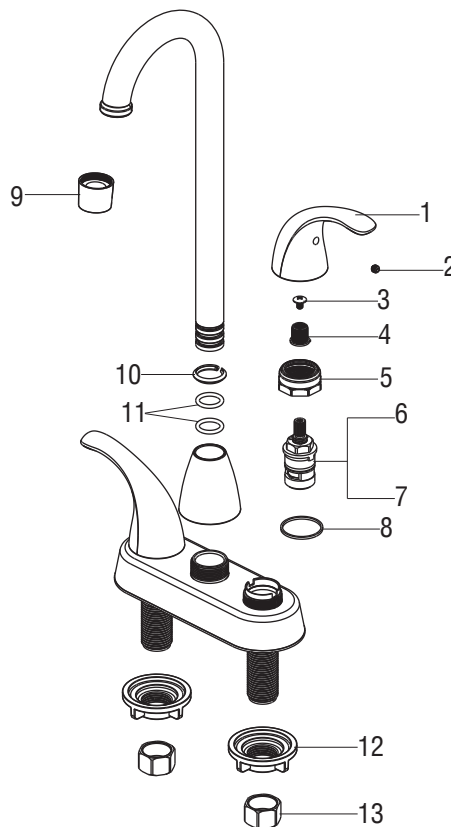

Parts Breakdown

TWO HANDLE BAR FAUCET

PFWSC6890

PFWSC6890

Model Numbers

PFWSC6890CP chrome

PFWSC6890BN brushed nickel

* Specify Finish

No.	Item	Part Number	Material Type
1	Handle	RP13391*	Metal
2	Set Screw	RP50002	Metal
3	Screw	RP50170	Metal
4	Inverter	RP70396	Plastic
5	Bonnet	RP70435	Zinc
6	Cartridge H	PF3207027H	Hybrid
7	Cartridge C	PF3207027C	Hybrid
8	Washer	RP64123	Brass
9	Aerator	RP30193*	Hybrid
10	Clip	RP70106	Plastic
11	O-Ring	RP60008	Rubber
12	Mounting Nut	RP56001	Brass
13	Coupling Nut	RP56002	Metal