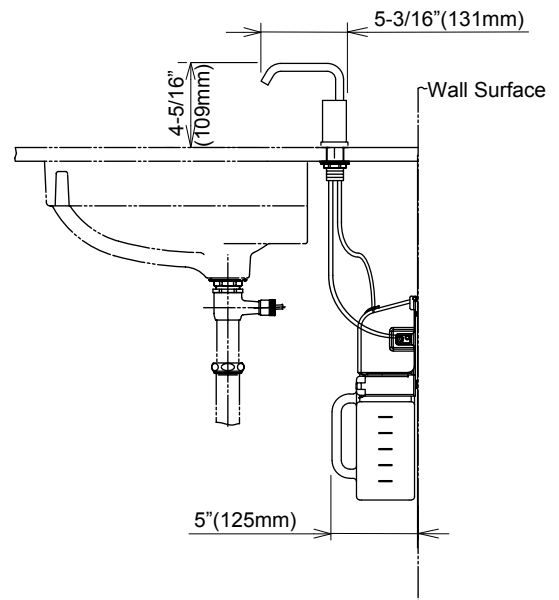

### SPECIFICATIONS

	TES100DA#CP	TES100AA#CP
<b>Power Supply</b>	DC	AC
	4 D1.5V alkaline batteries	Input 100-240 Output 6V DC, 1.50A double insulated
<b>AC Power Cord</b>	59" (1500mm)	
<b>Soap Tube</b>	17-3/4" (450mm)	
<b>Sensor Cable</b>	19-3/4" (500mm)	
<b>Soap Dispensing</b>	0.8 - 1.2 ml	
<b>Sensor Detection</b>	5-7/8" ± 9/16" (150mm ± 15mm)	
<b>Ambient Temperature</b>	32-104°F (1-40°C)	
<b>Max humidity</b>	90% RH	
<b>Tank capacity</b>	3/8 gallons	
<b>Warranty</b>	3 Years	

### INSTALLATION NOTES

- Product base (no escutcheon) will cover a drill hole diameter of: **1" ~ 1-1/4" (25 ~ 32mm)**
- Product base with optional escutcheon plate (THP3140#CP) will cover a drill hole diameter of: **1-1/4" ~ 1-1/2" (32 ~ 38mm)**

### FRONT VIEW

### SIDE VIEW

**TOTO®**

*These dimensions and specifications are subject to change without notice*