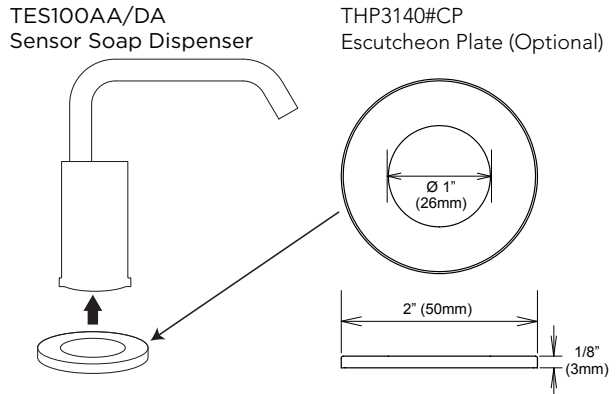

TES100AA & TES100DA

Sensor Operated TOTO® Soap Dispenser

SPECIFICATIONS

	TES100DA#CP	TES100AA#CP
Power Supply	DC	AC
	4 D1.5V alkaline batteries	Input 100-240 Output 6V DC, 1.50A double insulated
AC Power Cord	59" (1500mm)	
Soap Tube	17-3/4" (450mm)	
Sensor Cable	19-3/4" (500mm)	
Soap Dispensing	0.8 - 1.2 ml	
Sensor Detection	5-7/8" ± 9/16" (150mm ± 15mm)	
Ambient Temperature	32-104°F (1-40°C)	
Max humidity	90% RH	
Tank capacity	3/8 gallons	
Warranty	3 Years	

INSTALLATION NOTES

- Product base (no escutcheon) will cover a drill hole diameter of: **1" ~ 1-1/4" (25 ~ 32mm)**
- Product base with optional escutcheon plate (THP3140#CP) will cover a drill hole diameter of: **1-1/4" ~ 1-1/2" (32 ~ 38mm)**