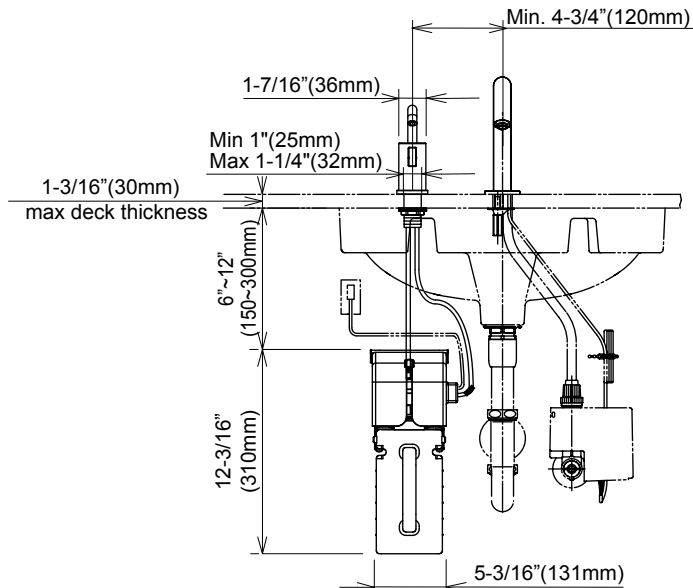

### SPECIFICATIONS

	TES100DA#CP	TES100AA#CP
<b>Power Supply</b>	DC	AC
	4 D1.5V alkaline batteries	Input 100-240 Output 6V DC, 1.50A double insulated
<b>AC Power Cord</b>	59" (1500mm)	
<b>Soap Tube</b>	17-3/4" (450mm)	
<b>Sensor Cable</b>	19-3/4" (500mm)	
<b>Soap Dispensing</b>	0.8 - 1.2 ml	
<b>Sensor Detection</b>	5-7/8" ± 9/16" (150mm ± 15mm)	
<b>Ambient Temperature</b>	32-104°F (1-40°C)	
<b>Max humidity</b>	90% RH	
<b>Tank capacity</b>	3/8 gallons	
<b>Warranty</b>	3 Years	

### INSTALLATION NOTES

- Product base (no escutcheon) will cover a drill hole diameter of: **1" ~ 1-1/4" (25 ~ 32mm)**
- Product base with optional escutcheon plate (THP3140#CP) will cover a drill hole diameter of: **1-1/4" ~ 1-1/2" (32 ~ 38mm)**

### SIDE VIEW

**TOTO®**

*These dimensions and specifications are subject to change without notice*