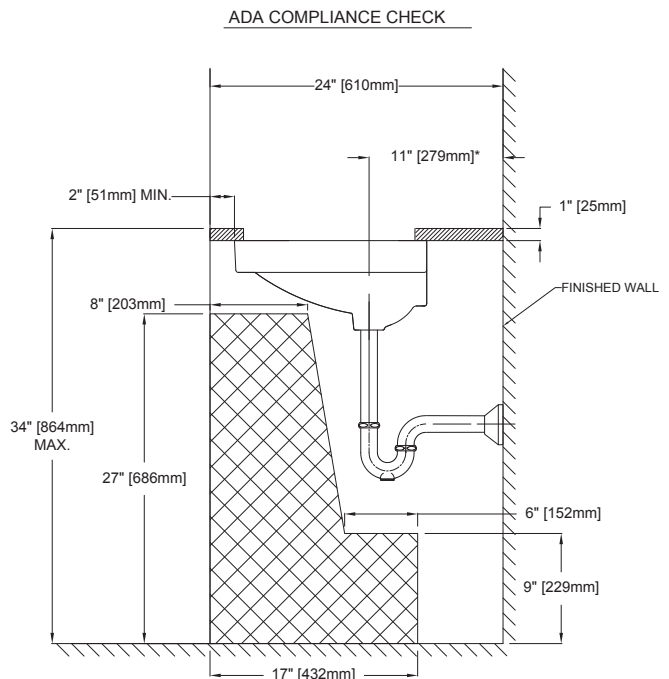

DIMENSIONS

TOTO

These dimensions and specifications are subject to change without notice