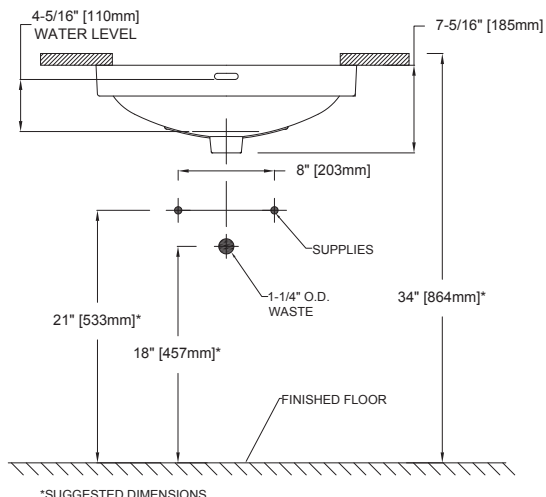

### CODES/STANDARDS

- Meets and exceeds ASME A112.19.2/CSA B45.1
- Certifications: IAPMO(cUPC), State of Massachusetts, City of Los Angeles, and others
- Meets ADA guidelines and ANSI A117.1 requirements when countertop is installed 864mm (34") from finished floor and lavatory is installed 205mm (8-1/8") minimum from front edge.
- Complies with CA Prop 65 warning requirements

### PRODUCT SPECIFICATION

The undercounter lavatory shall be made of vitreous china. Lavatory shall be 19-11/16" in length and 13-3/4" in width. Product shall be with overflow and lavatory shall include mounting assembly and be ADA compliant. Lavatory model LT546G shall have CEFIONTECT ceramic glaze. Lavatory shall be TOTO Model LT546\_\_\_\_\_.

### SPECIFICATIONS

- Waste 1-1/4" O.D.
- Size 21-5/8"W x 15-3/4"D
- Basin 19-11/16"W x 13-3/4"D
- Warranty One Year Limited Warranty
- Material Vitreous china
- Shipping Weight 20.8 lbs.
- Shipping Dimensions 22-5/8"W x 17"L x 9-5/8"H

### DIMENSIONS

**TOTO**

*These dimensions and specifications are subject to change without notice*