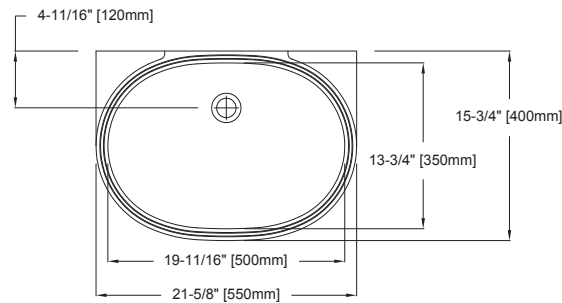

### PRODUCT SPECIFICATION

The undercounter lavatory shall be made of vitreous china. Lavatory shall be 19-11/16" in length and 13-3/4" in width. Product shall be with overflow and lavatory shall include mounting assembly and be ADA compliant. Lavatory model LT546G shall have CEFIONTECT ceramic glaze. Lavatory shall be TOTO Model LT546\_\_\_\_\_.

### SPECIFICATIONS

- Waste 1-1/4" O.D.
- Size 21-5/8"W x 15-3/4"D
- Basin 19-11/16"W x 13-3/4"D
- Warranty One Year Limited Warranty
- Material Vitreous china
- Shipping Weight 20.8 lbs.
- Shipping Dimensions 22-5/8"W x 17"L x 9-5/8"H

### DIMENSIONS

**TOTO**

*These dimensions and specifications are subject to change without notice*