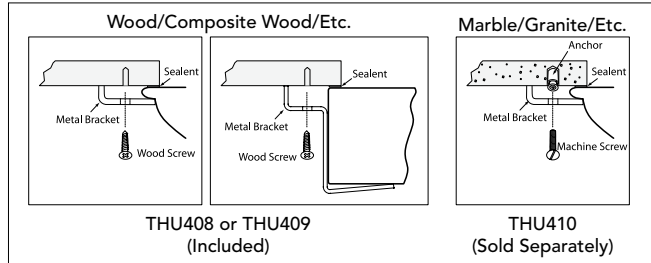

LT546(G)

Undercounter Lavatory

SPECIFICATIONS

- Waste 1-1/4" O.D.
- Size 21-5/8"W x 15-3/4"D
- Basin 19-11/16"W x 13-3/4"D
- Warranty One Year Limited Warranty
- Material Vitreous china
- Shipping Weight 20.8 lbs.
- Shipping Dimensions 22-5/8"W x 17"L x 9-5/8"H

INSTALLATION NOTES

Mounting Hardware