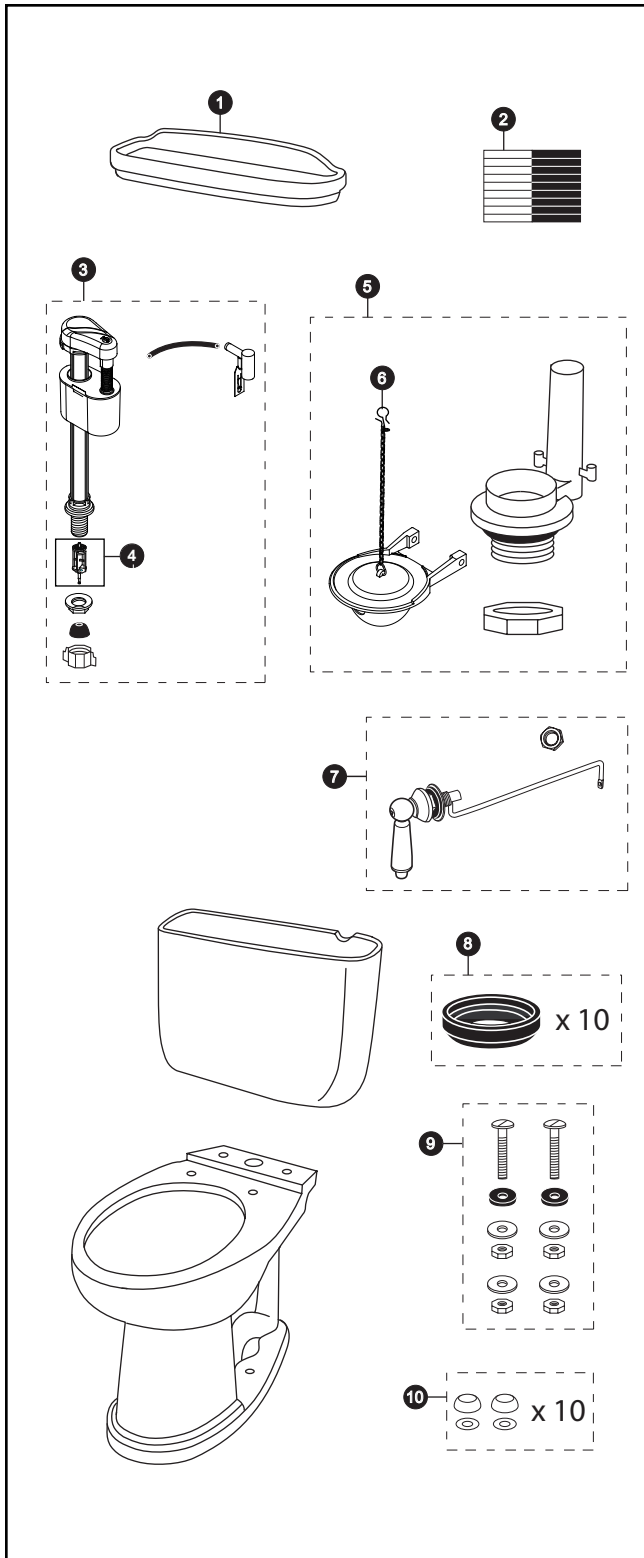

# CST754SF

CST754SF  
ST753S  
C754SF

## Dartmouth® 1.6 Gpf Toilet, Elongated, G-Max®, 12" Rough-In, Universal Height

Actual product may differ slightly from illustration.

Item	Part	Description
1	TCU753CR#01	Tank Lid w/ Velcro Tape
	TCU753CR#03	Tank Lid w/ Velcro Tape
	TCU753CR#04	Tank Lid w/ Velcro Tape
	TCU753CR#11	Tank Lid w/ Velcro Tape
	TCU753CR#12	Tank Lid w/ Velcro Tape
	TCU753CR#51	Tank Lid w/ Velcro Tape
2	THU107	Velcro Tape
3	TSU16A	Fill Valve
4	THU229	Fill Valve Filter
5	THU129Z-3	Flush Valve
6	THU175S	Flapper w/ Chain
7	THU141#01	Trip Lever
	THU141#03	Trip Lever
	THU141#04	Trip Lever
	THU141#12	Trip Lever
	THU141#51	Trip Lever
	THU141#BN	Trip Lever
	THU141#CP	Trip Lever
	THU141#PB	Trip Lever
8	THU131	Tank to Bowl Gaskets (for 10 toilets)
9	TSU01D	Tank Mounting Kit
10	THU098#01	Bolt Cap Sets (for 10 toilets) for #01 & #11
	THU098#03	Bolt Cap Sets (for 10 toilets) for #03 & #12
	THU098#04	Bolt Cap Sets (for 10 toilets)
	THU098#51	Bolt Cap Sets (for 10 toilets)

**Note:** THU141 has Left Hand threads.

### Product Number Explanations

**Two-Piece Toilet**  
(CST) Gravity Type Toilet  
(754) Model  
(S) G-Max®  
(F) Universal Height

**Tank**  
(ST) Tank  
(753) Model  
(S) G-Max®

**Bowl**  
(C) Bowl  
(754) Model  
(S) G-Max®  
(F) Universal Height