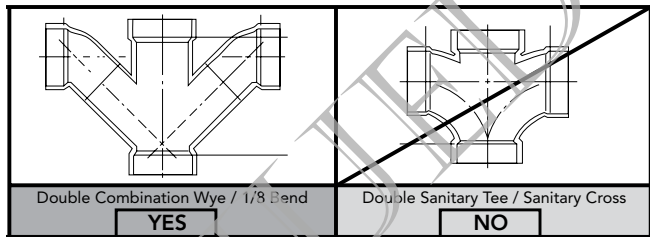

MS924154F

Willingham® One-Piece Toilet, 1.6GPF

SPECIFICATIONS

- Water Use 1.6 GPF/6.0LPF
- Flush System Power Gravity
- Min. Water Pressure 8 psi (static)
- Water Surface 10-3/8" x 8-1/4"
- Trap Diameter 2-1/8"
- Rough-in 12"
- Trap Seal 2-3/8"
- Warranty One Year Limited Warranty
- Material Vitreous china
- Shipping Weight 90 lbs.
- Shipping Dimensions 32" L x 20" W x 17-3/4" H1 x 28-3/4" H2

INSTALLATION NOTES

Back-to-Back Toilet Installations:

TOTO recommends the use of a nationally listed, double sanitary tee-wye only, in vertical waste stacks, in accordance with the stipulations noted in the majority of nationally recognized plumbing codes.

To maintain adequate wall gap between the back of the tank and wall, mount the floor flange at a nominal 12" rough-in distance.