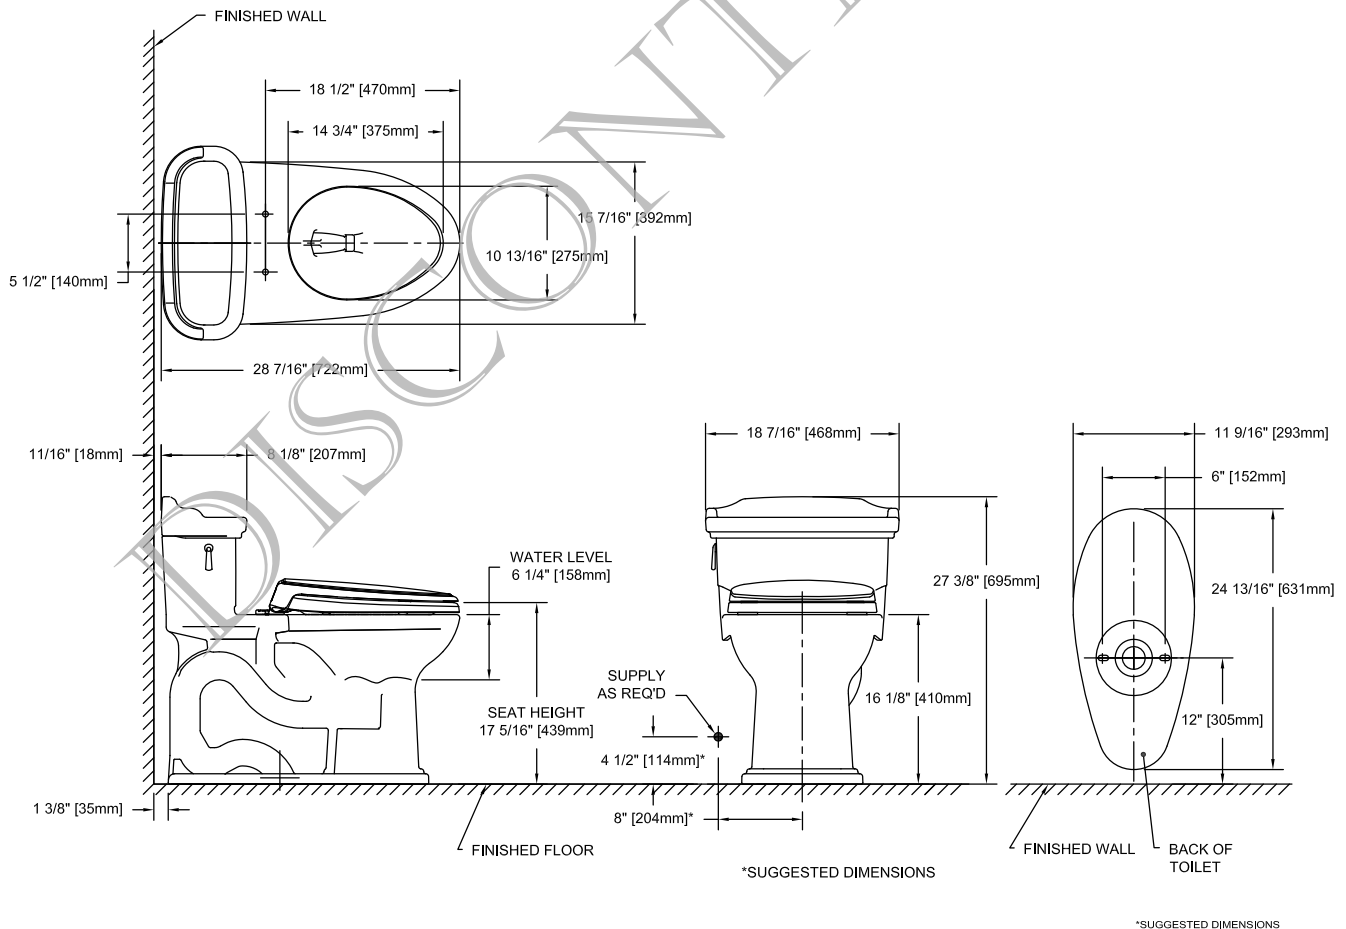

TOTO

These dimensions and specifications are subject to change without notice