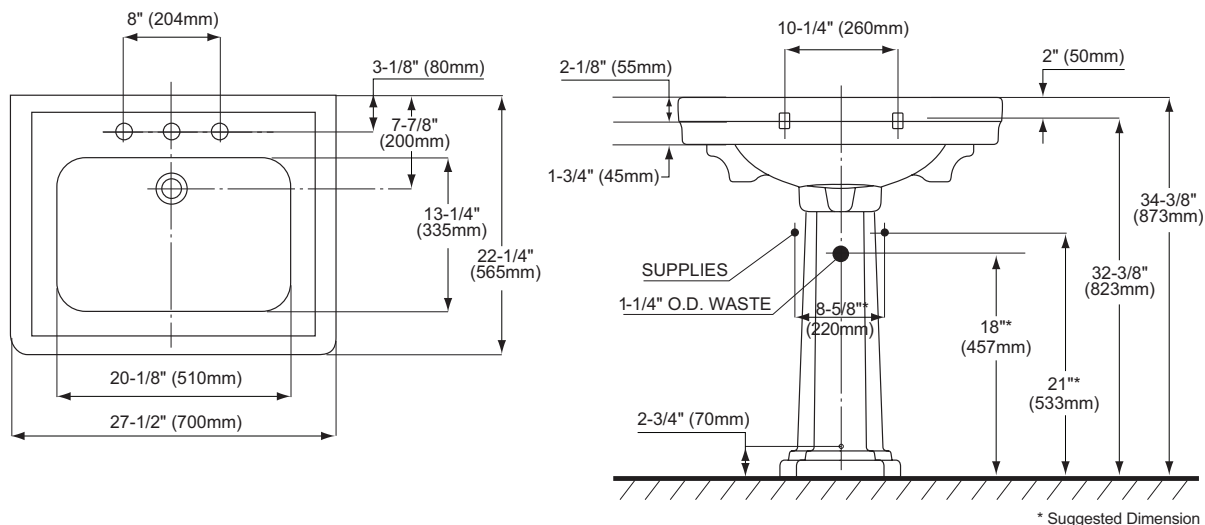

LPT530N

Promenade® Pedestal Lavatory

SPECIFICATIONS

- Waste 1-1/4" O.D.
- Size 27-1/2"W x 22-1/4"D
- Basin 20-1/8" x 13-1/4"
- Height: Floor to Rim 34-3/8"
- Warranty One Year Limited Warranty
- Material Vitreous china
- Shipping Weight LT530N/LT530.4N/LT530.8N
  53 lbs.

PT530N
28 lbs.

- Shipping Dimensions LT530N/LT530.4N/LT530.8N
  29-7/8"L x 24-3/4"W x
  12-3/8"H

PT530N
28"L x 11-3/8"W x 11"H

INSTALLATION NOTES

Requires PT530N pedestal for support. Use proper back support to mount product.

TOTO®

These dimensions and specifications are subject to change without notice