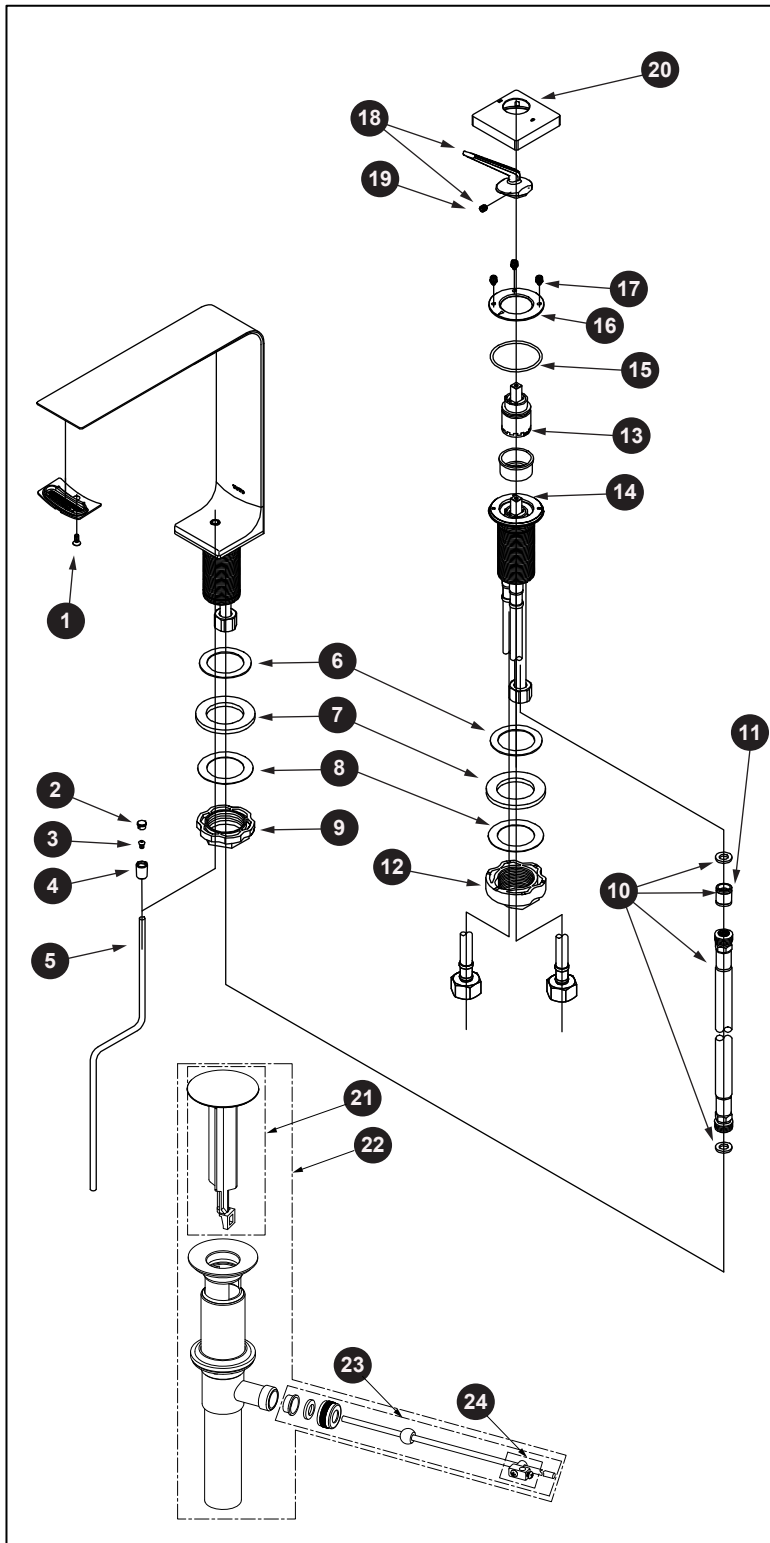

ZL Single Handle Lavatory Faucet (L)

Item	Part	Description
1	THP5347	Spout Unit
2	THP5348	Rod Lid
3	THP5349	Set Screw
4	THP5350	Push Button
5	THP5352	Drain Lift Rod
6	THP5353	Rubber Gasket
7	THP5354	Rubber Gasket
8	THP5355	Slip Washer
9	THP5356	Collar Nut
10	THP5357	Hose
11	THP5358	Flow Regulator
12	THP5359	Diverter Collar Nut
13	THP5114	Cartridge
14	THP5360	Valve Cap
15	THP5361	O-Ring
16	THP5362	Valve Plate
17	THP5363	Set Screw, 1pc
18	THP5364	Handle Set
19	THP5346	Set Screw
20	THP5366	Escutcheon
21	THP5128#CP	Plunger
22	THP5129#CP	Drain Assembly
23	THP5123	Pivot Arm and Bushings
24	THP5124	Drain Lift Rod Connecting Part