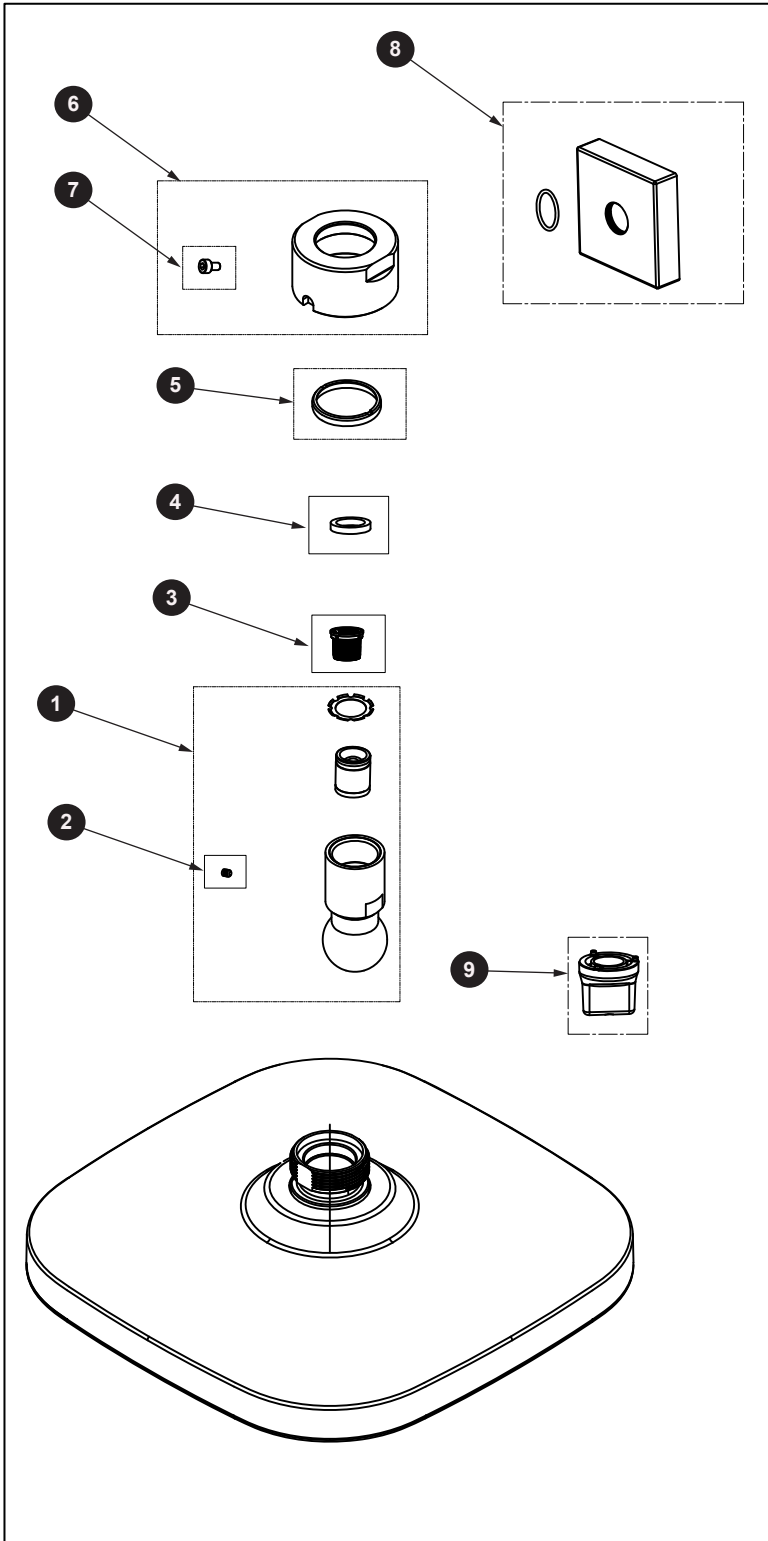

TBW02004U1
 TBW02004U4

2-Mode Showerhead (Square)

Item	Part	Description
1A	THP5289#CP	Ball Joint with 1.75gpm Flow Regulator (TBW02004U4)
1B*	THP5298#\$\$	Ball Joint with 2.5gpm Flow Regulator (TBW02004U1)
2	THP5290	Set Screw
3	THP5291	Filter Screen
4	THP5292	Gasket
5	THP5335	Snap Ring
6*	THP5337#\$\$	Nut
7	THP5336	Hex Screw
8*	THP5294#\$\$	Escutcheon
9	THP5295	Aerator Key

* Please specify finish when ordering

LEGEND
\$\$ = Denotes Finish
#CP = Polished Chrome
#BN = Brushed Nickel
#PN = Polished Nickel