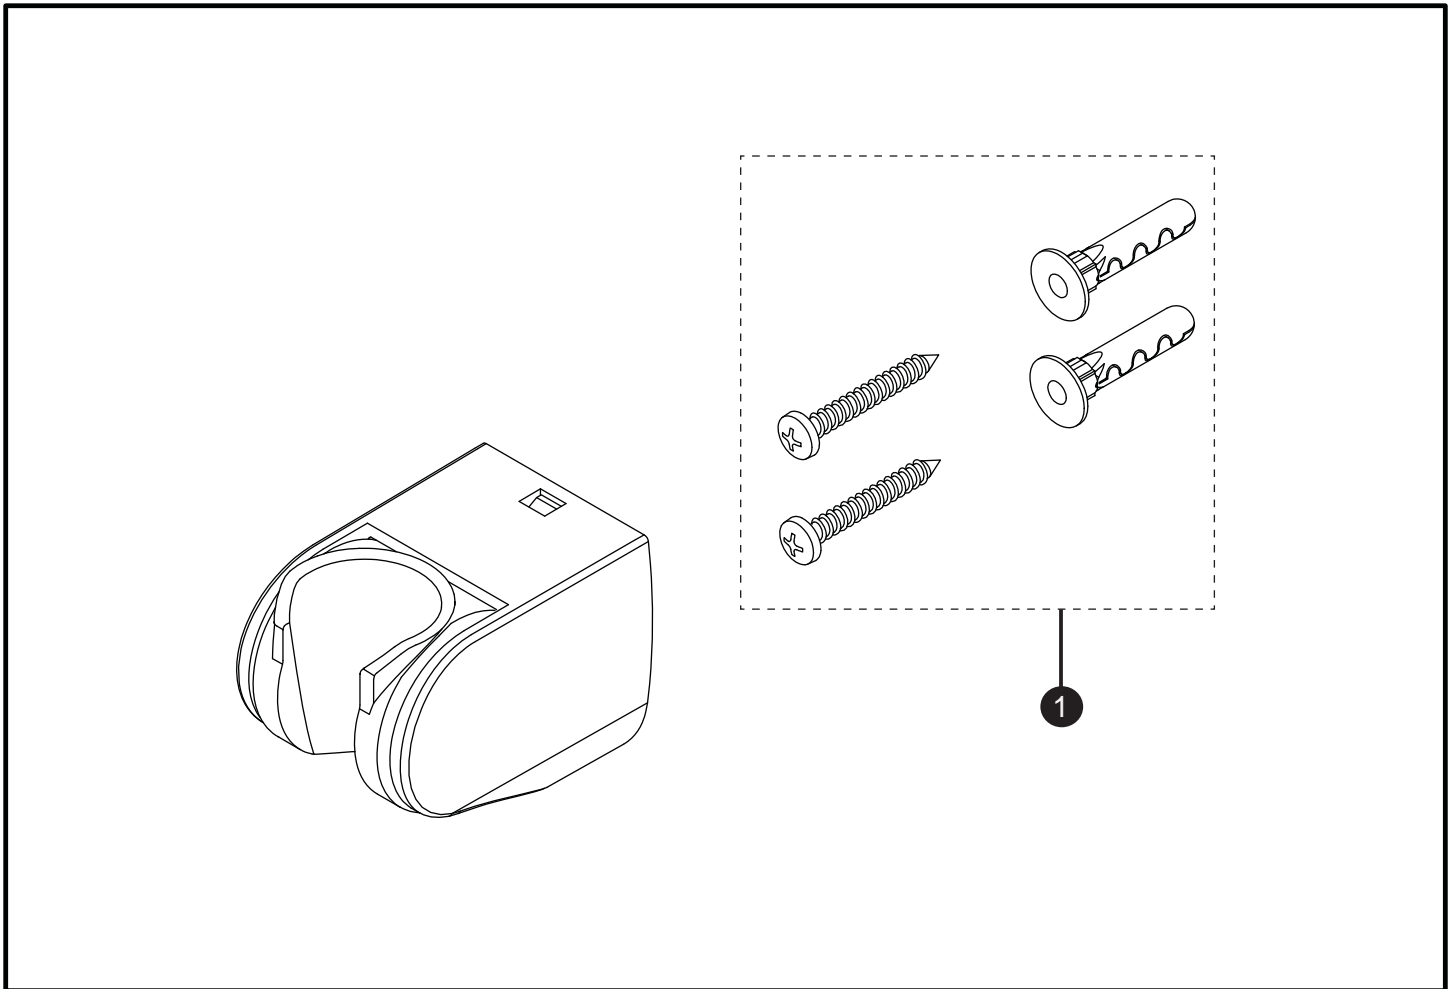

Shower Accessories  
Handshower Wall Mount

Item	Part	Description
1	THP4489	Mounting Hardware (1 set)

LEGEND
\$\$ = Denotes Finish
#CP = Polished Chrome
#BN = Brushed Nickel
#PN = Polished Nickel