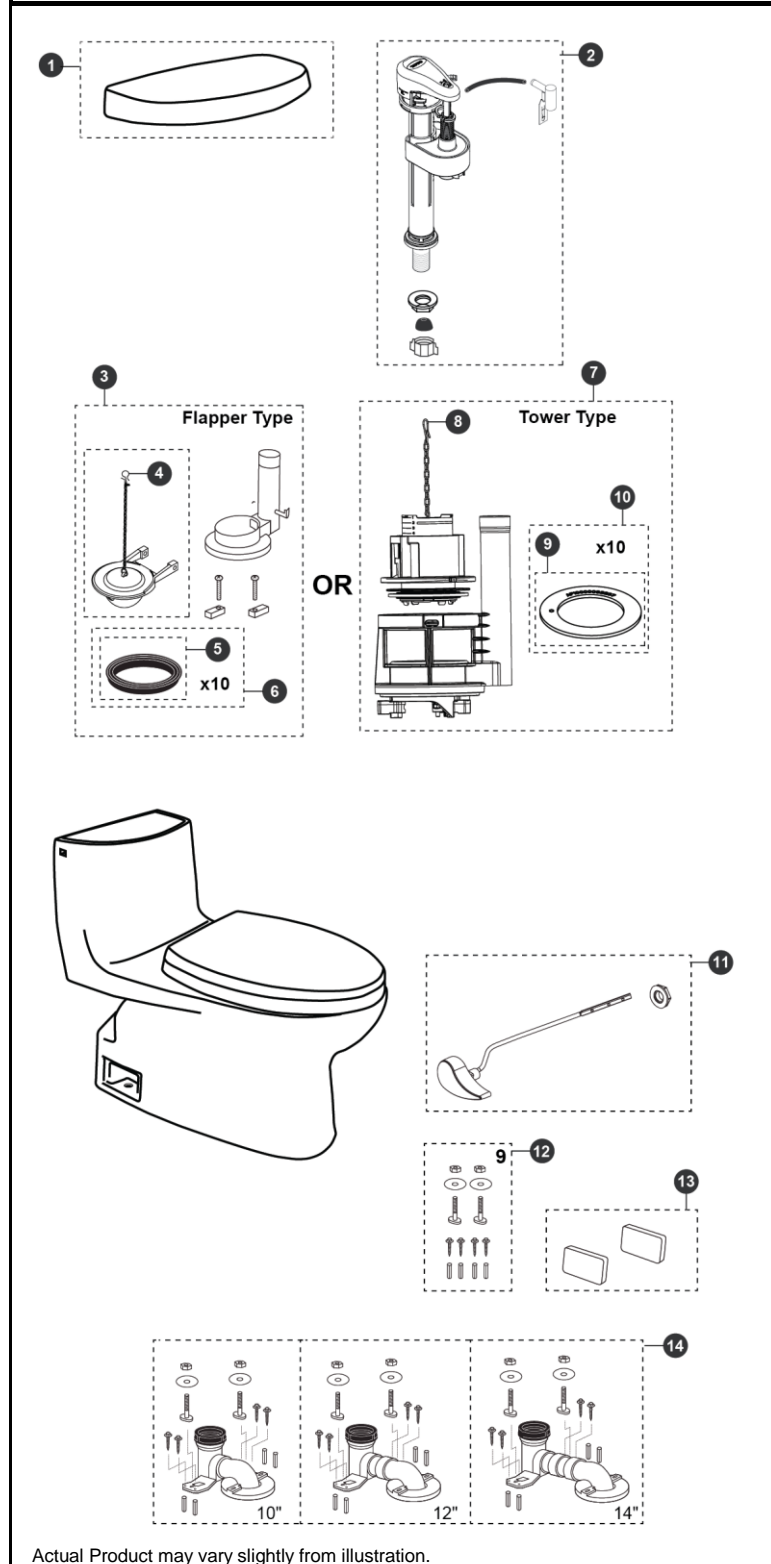

## Carlyle® II 1.28 Gpf Toilet, Elongated, Tornado Flush™, UniFit Rough-In, Universal Height, (including CeFIONtect™)

Item	Part	Description
1	TCU604CRE#01	Tank Lid - Cotton
	TCU604CRE#03	Tank Lid - Bone
	TCU604CRE#11	Tank Lid - Colonial White
	TCU604CRE#12	Tank Lid - Sedona Beige
	TCU604CRE#51	Tank Lid - Ebony
2	TSU51A	Fill Valve
3	THU013P	Flush Valve
4	THU500S	Flapper w/ Chain
5	9BU002E	Flush Valve Gasket (1 piece)
6	THU097	Flush Valve Gasket (10 pieces)
7	THU451.10A-A	Drain Valve
8	THU440-A	Flush Tower
9	THU407	Seal Gasket (1 piece)
10	THU370	Seal Gasket (10 pieces)
11	THU004#03	Trip Lever - Bone
	THU004#11	Trip Lever - Colonial White
	THU004#12	Trip Lever - Sedona Beige
	THU004#51	Trip Lever - Ebony
	THU004#CP	Trip Lever - Chrome Plated
	THU004#BN	Trip Lever - Brushed Nickel
	THU004#PN	Trip Lever - Polished Nickel
12	THU020	UniFit Mounting Set
13	TCU884CV#01	Side Plates w/ Velcro Tape - Cotton
	TCU884CV#03	Side Plates w/ Velcro Tape - Bone
	TCU884CV#11	Side Plates w/ Velcro Tape - Colonial White
	TCU884CV#12	Side Plates w/ Velcro Tape - Sedona Beige
	TCU884CV#51	Side Plates w/ Velcro Tape - Ebony
14	TSU01W.10R	UniFit - 10" Rough-In
	TSU01W.12R	UniFit - 12" Rough-In
	TSU01W.14R	UniFit - 14" Rough-In

#### One-Piece Toilet

(MS) Toilet & Seat Combination  
(614) Toilet Model  
(114) Seat Model  
(C) Tornado Flush™  
(E) 1.28gpf / 4.8 Lpf  
(F) Universal Height  
(G) CeFIONtect™  
(T) Drain Valve Tower