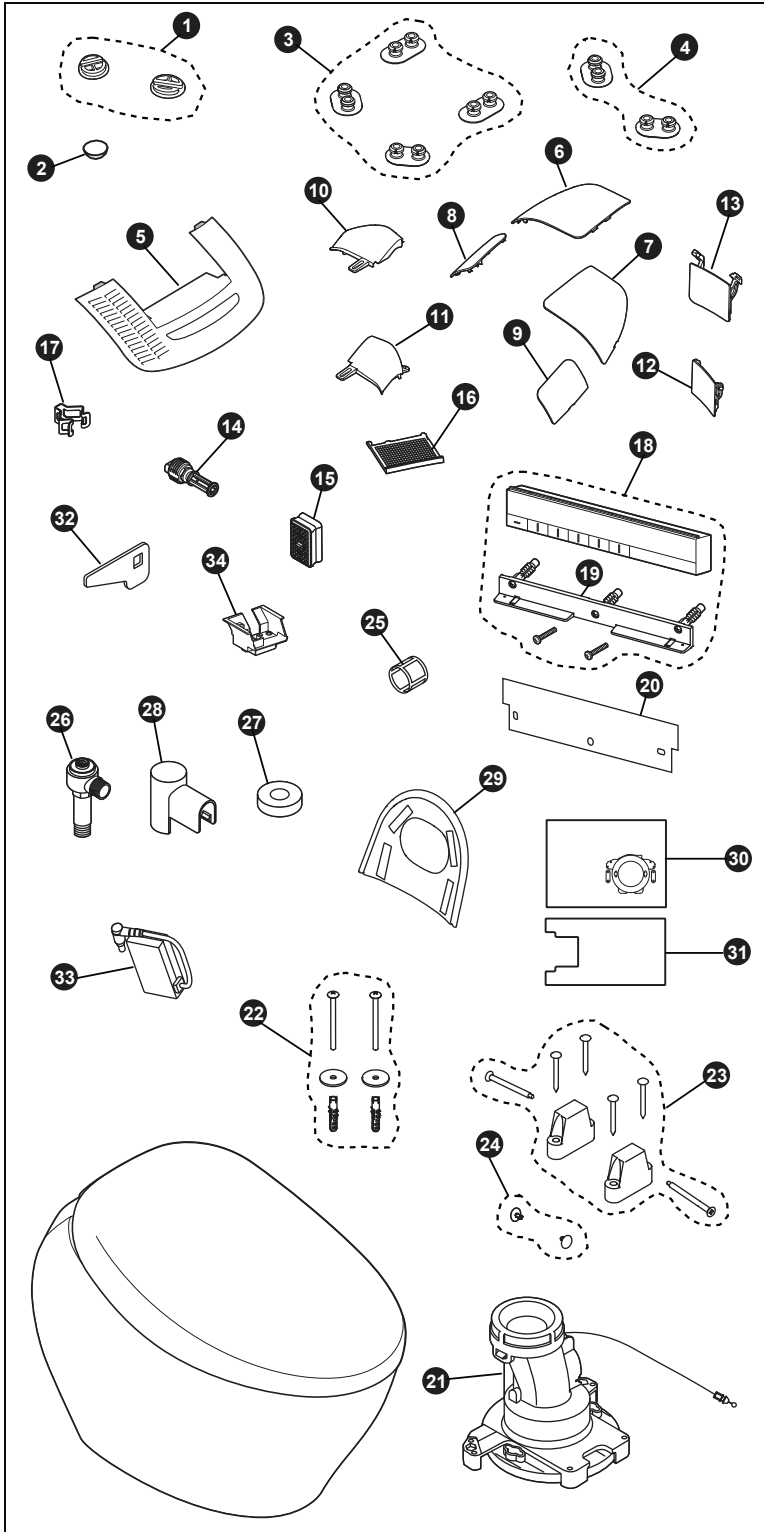

MS900CUMFG & MS901CUMFX

MS900CUMFG Neorest NX1
MS901CUMFX Neorest NX2

Neorest® NX1 & Neorest® NX2 1.0Gpf/0.8Gpf Toilet, Elongated, Tornado Flush, 12" Modular Rough-In, CeFIONtect™ & Actilight Cleaning System

Actual Product may vary slightly from illustration

Items	Parts	Description
1	THU6081	Lid Bumpers (x2)
2	THU6082	Lid Cap
3	THU6084	Standard Seat Bumpers (x4)
4	THU6085	Alternate Front Seat Bumpers (x2)
5	THU6086#01	Back Cover (cotton)
6	THU6088#01	Top Left Cover (cotton)
7	THU6089#01	Top Right Cover (cotton)
8	THU6090#01	Left Side Cover (cotton)
9	THU6091#01	Right Side Cover (cotton)
10	THU6092#01	Right Corner Cover (cotton)
11	THU6093#01	Left Corner Cover (cotton)
12	THU6100#01	Dryer Door (cotton)
13	THU6101#01	Wand Door (cotton)
14	THU6121	Water Filter Drain Valve
15	THU6157	Deodorizer Cartridge
16	THU6158#01	Deodorizer Air Filter (cotton)
17	THU6162	Water Supply Connection Clip (for function unit)
18	THU6166	Remote Control Assembly
19	THU6167	Remote Control Hanger Assembly
20	THU6173	Remote Control Display Guide
21	THU6174	Socket (for floor drain)
22	THU6175	Socket Mounting Hardware
23	THU6176	Bowl Mounting Hardware
24	THU6177	Decorative Screw Caps (x2)
25	THU6189	Water Strainer
26	THU6190	Junction Valve Assembly
27	THU6191	Junction Valve Cover Disc
28	THU6192	Junction Valve Decorative Cover
29	THU6200	Bowl Back Cover
30	THU6203	Socket Installation Template
31	THU6204	Bowl Installation Template
32	THU6205	Junction Valve Open/Close Tool
33	THU6206	Manual Flush Battery Box
34	THU6097	Manual Flush Lever Holder

Product Number Explanations

One-Piece Toilet
(MS) One-Piece Toilet
(900/901) Model
(CUM) Tornado Flush
(F) Universal Height
(G) CeFIONtect
(X) Actilight Cleaning