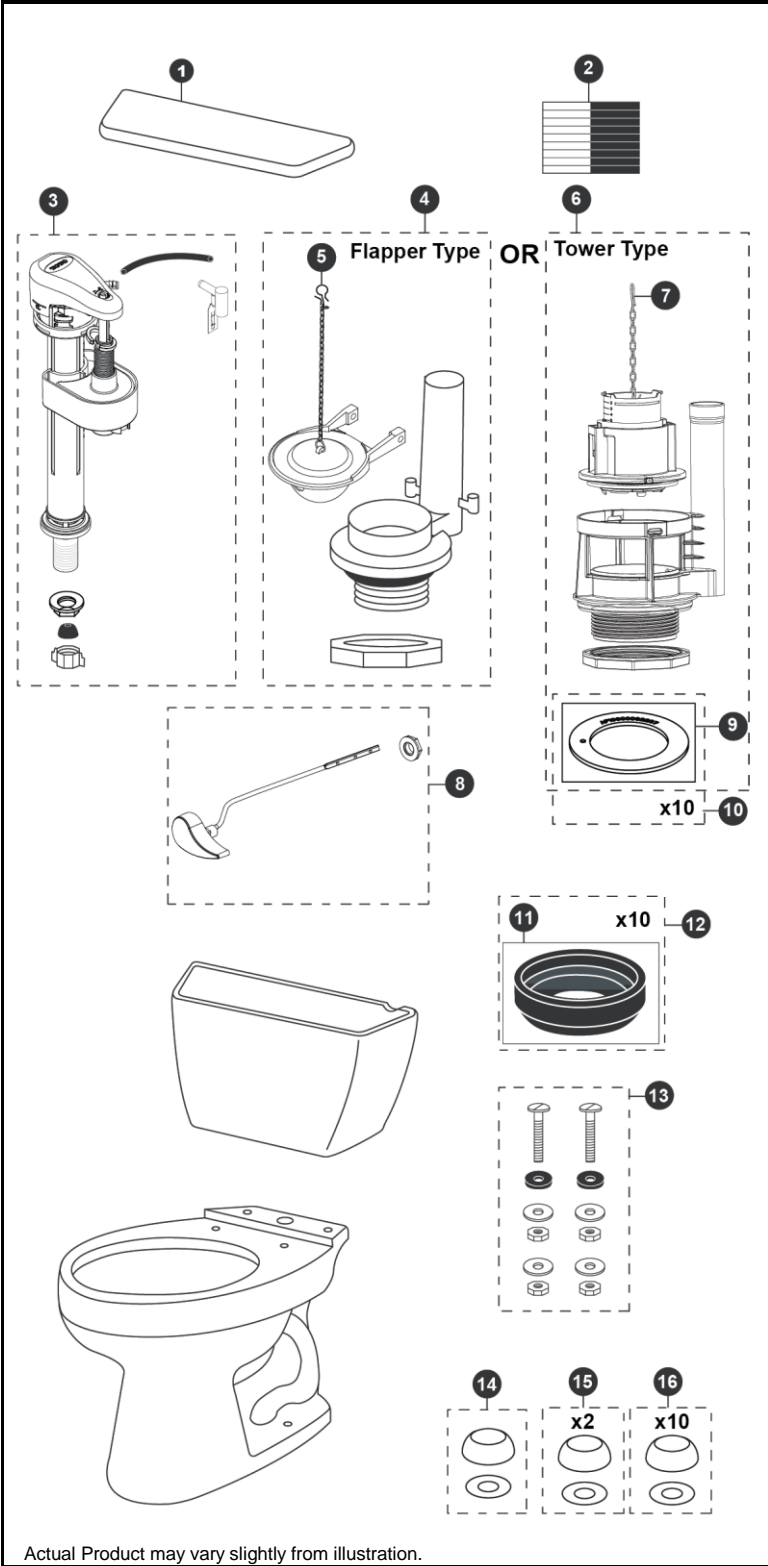

# CST744E & CST744EG

CST744E  
C744E  
ST743E

CST744EG  
C744EG  
ST743E

## Drake® 1.28 Gpf Toilet, Elongated, E-Max®, 12" Rough-In (including CeFIONtect™)

Item	Part	Description
1	TCU743CRE#01	Tank Lid w/ Velcro - Cotton
	TCU743CRE#03	Tank Lid w/ Velcro - Bone
	TCU743CRE#11	Tank Lid w/ Velcro - Colonial White
	TCU743CRE#12	Tank Lid w/ Velcro - Sedona Beige
	TCU732CRE#51	Tank Lid w/ Velcro - Ebony
2	THU107	Velcro Tape
3	TSU53A	Fill Valve
4	THU252P-A	Flush Valve
5	THU500S	Flapper w/ Chain
6	THU445.10F-A	Drain Valve for Tower Type
7	THU440-A	Flush Tower
8	THU068#01	Trip Lever - Cotton
	THU068#03	Trip Lever - Bone
	THU068#11	Trip Lever - Colonial White
	THU068#12	Trip Lever - Sedona Beige
	THU068#51	Trip Lever - Ebony
	THU068#CP	Trip Lever - Chrome Plated
	THU068#BN	Trip Lever - Brushed Nickel
	THU068#PN	Trip Lever - Polished Nickel
9	THU407	Seal Gasket (1 piece)
10	THU370	Seal Gasket (10 pieces)
11	9BU024E	3" Tank to Bowl Gasket
12	THU131	Tank to Bowl Gaskets (10 pieces)
13	TSU01D	Tank Mounting Kit
14	THU044#01	Bolt Cap Set - Cotton (1 set)
	THU044#03	Bolt Cap Set - Bone (1 set)
	THU044#11	Bolt Cap Set - Colonial White (1 set)
	THU044#12	Bolt Cap Set - Sedona Beige
	THU044#51	Bolt Cap Set - Ebony
15	THU044S#01	Bolt Cap Sets - Cotton (2 pieces)
	THU044S#03	Bolt Cap Sets - Bone (2 pieces)
	THU044S#11	Bolt Cap Sets - Colonial White (2 pieces)
	THU044S#12	Bolt Cap Sets - Sedona Beige (2 pieces)
	THU044S#51	Bolt Cap Sets - Ebony (2 pieces)
16	THU098#01	Bolt Cap Sets - Cotton (20 pieces)
	THU098#03	Bolt Cap Sets - Bone (20 pieces)
	THU098#11	Bolt Cap Sets - Colonial White (20 pieces)
	THU098#12	Bolt Cap Sets - Sedona Beige (20 pieces)
	THU098#51	Bolt Cap Sets - Ebony (20 pieces)

**Note:**

Product Number Explanations		
Two-Piece Toilet	Tank	Bowl
(CST) Gravity Type Toilet	(ST) Tank	(C) Bowl
(744) Model	(743) Model	(744) Model
(E) E-Max®	(E) E-Max®	(E) E-Max®
(G) CeFIONtect™		(G) CeFIONtect™