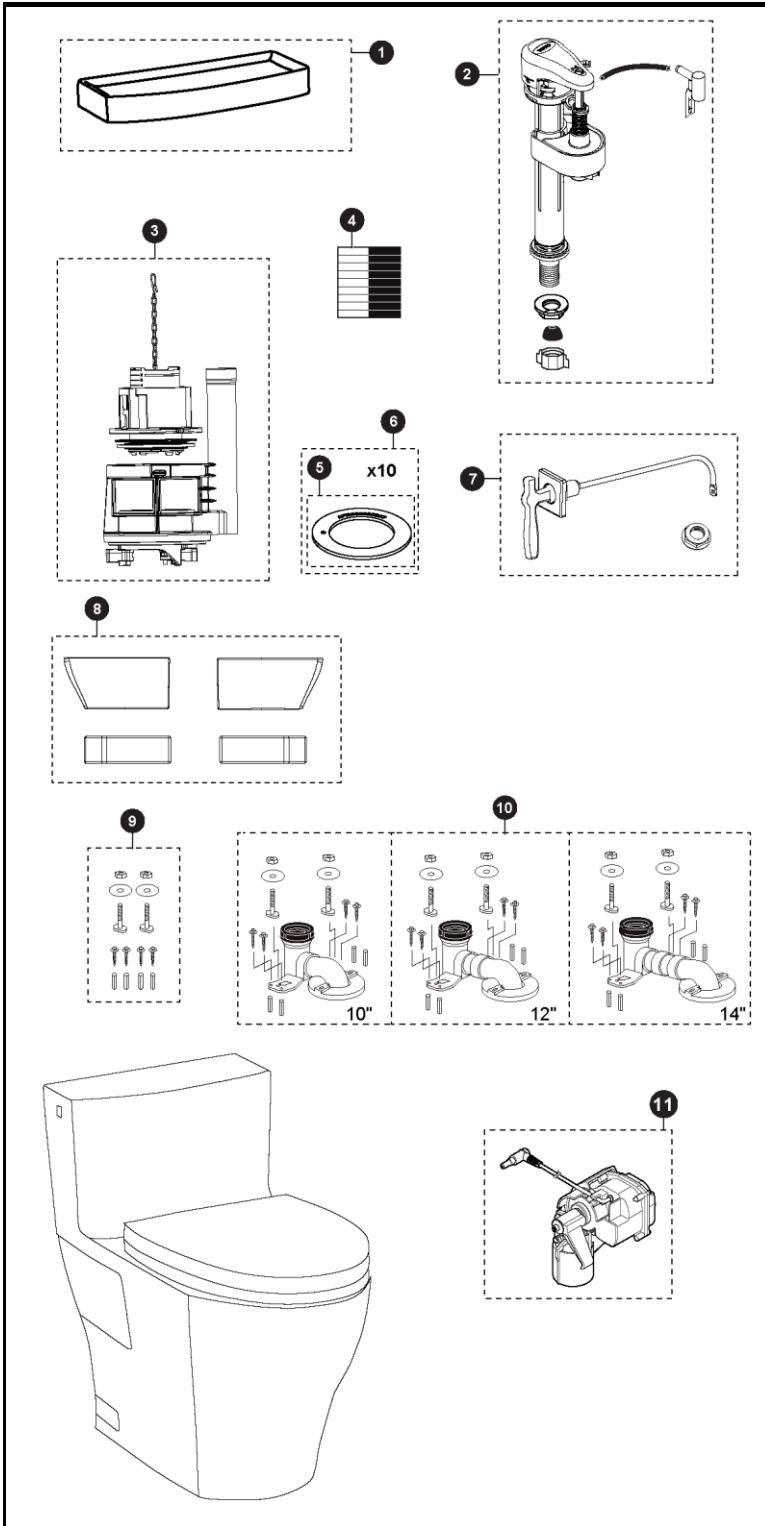

MS624124CEF(G), MS624234CEFG, MW6243046CEFG(A) & MW6243056CEFG(A)

MS624124CEFG
CST624CEFGAT40
SS124

MS624234CEFG
CST624CEFGAT40
SS234

MW6243046CEFG(A)
CST624CEFGAT40
SW3046AT40

MW6243056CEFG(A)
CST624CEFGAT40
SW3056AT40

MS624124CEF
CST624CEFGAT40
SS124

Legato® WASHLET®+

**1.28Gpf Toilet, Elongated, Universal Height,
TORNADO FLUSH®, Unifit Rough-in,
(including CEFIONTECT® & Auto Flush)**

Item	Part	Description
1	TCU624CRE#01 TCU624CRE#03 TCU624CRE#11 TCU624CRE#12 TCU624CRE#51	Tank Lid - Cotton Tank Lid - Bone Tank Lid - Colonial White Tank Lid - Sedona Beige Tank Lid - Ebony
2	TSU51A	Fill Valve
3	THU780-A	Flush Valve
4	THU234	Velcro Tape
5	9BU002E	Flush Valve Gasket (1 piece)
6	THU097	Flush Valve Gasket (10 pieces)
7	THU312#CP THU312#BN THU312#PN	Trip Lever - Chrome Plated Trip Lever - Brushed Nickel Trip Lever - Polished Nickel
8	THU344#01 THU344#03 THU344#11 THU344#12 THU344#51	Side Plates w/ Velcro Tape - Cotton Side Plates w/ Velcro Tape - Bone Side Plates w/ Velcro Tape - Colonial White Side Plates w/ Velcro Tape - Sedona Beige Side Plates w/ Velcro Tape - Ebony
9	THU020	UniFit Mounting Set
10	TSU03W.10R TSU03W.12R TSU03W.14R	UniFit - 10" Rough-in UniFit - 12" Rough-in UniFit - 14" Rough-in
11	THU767	Auto Flush unit for single flush

Note:

Product Number Explanations

One-piece Toilet

(MS) Toilet & Seat
(CST) Gravity type toilet
(MW) Toilet & Washlet
(624) Toilet Model
(124) Seat Model
(234) Seat Model

(C) TORNADO
FLUSH®
(E) 1.28gpf / 4.8Lpf
(F) Universal Height
(G) CEFIONTECT®
(A) Auto Flush
compatible
(T40) WASHLET®+