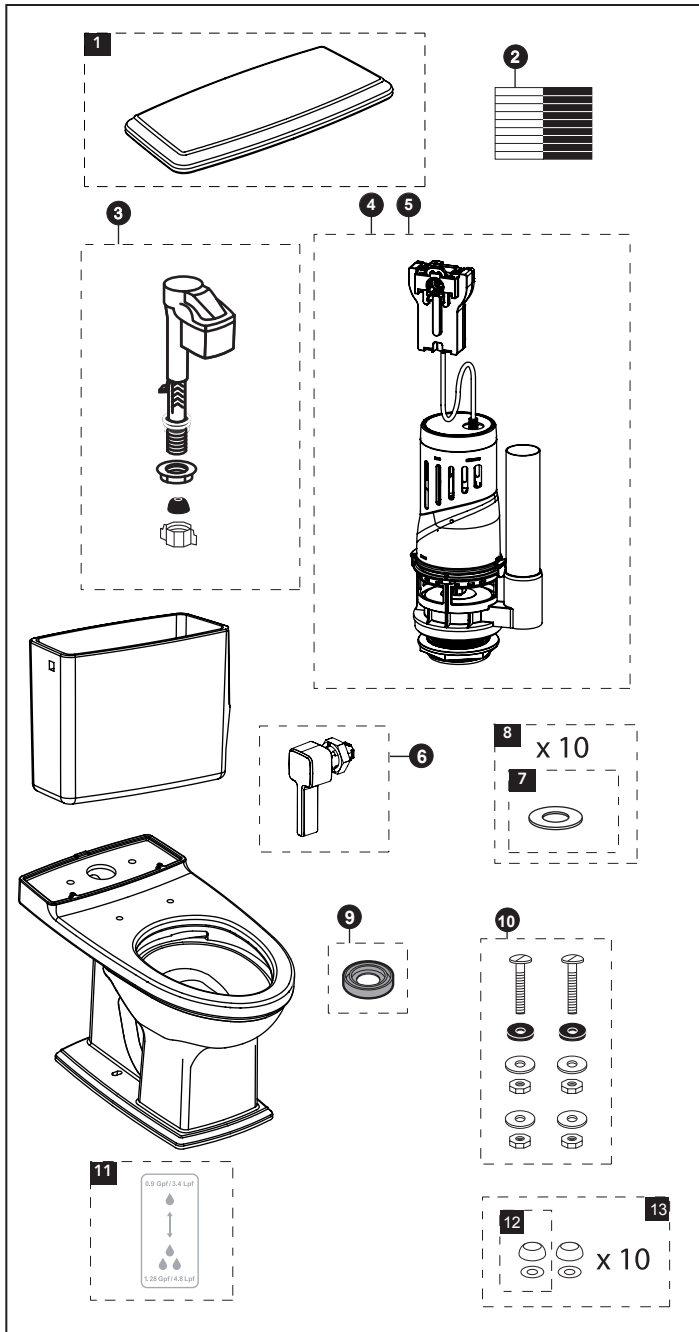

CST494CEMF(R)(G)
ST494M(R)
CT494CEF(G)

Connolly™
1.28 & 0.9 Gpf Toilet, Elongated,
Dual-Max® Cyclone®, Universal Height,
Wire Type

Item	Part	Description
1	TCU494CRE#01 TCU494CRE#03 TCU494CRE#11 TCU494CRE#12 TCU494CRE#51	Tank Lid with Velcro Tank Lid with Velcro Tank Lid with Velcro Tank Lid with Velcro Tank Lid with Velcro
2	THU107	Velcro Tape
3	TSU99A.X	Universal Fill Valve
4	THU418	Left, Dual Flush Valve, 2", Tower Assem w/ wired box.
5	THU423	Right, Dual Flush Valve, 2", Tower Assem w/ wired box.
6	THU416#CP	Trip Lever Handle w/ Spud & Nut (Left & Right)
7	9BU097	Seal Gasket
8	THU424	Seal Gasket (10 Pack)
9	9BU062E	2" Tank to Bowl Gasket (for 1 toilet)
10	TSU01D	Tank Mounting Kit
11	0EU101 0EU101-1	Top Lid Sticker Top Lid Sticker (for Ebony toilet)
12	THU044#01 THU044#03 THU044#11 THU044#12 THU044#51	Bolt Cap Set (for 1 toilet) Bolt Cap Set (for 1 toilet) Bolt Cap Set (for 1 toilet) Bolt Cap Set (for 1 toilet) Bolt Cap Set (for 1 toilet)
13	THU098#01 THU098#03 THU098#11 THU098#12 THU098#51	Bolt Cap Sets (for 10 toilets) Bolt Cap Sets (for 10 toilets) Bolt Cap Sets (for 10 toilets) Bolt Cap Sets (for 10 toilets) Bolt Cap Sets (for 10 toilets)

Product Number Explanations

Two-Piece Toilet

(CST) Gravitytype Toilet
 (494) Model #
 (CE) Dual Max Cyclone
 (M) Dual Flush
 (F) Universal Height
 (G) SanaGloss
 (R) Right Hand

Tank

(ST) Tank
 (494) Model #
 (M) Dual Flush
 (R) Right Hand

Colors

(#01) Cotton
 (#03) Bone
 (#11) Colonial White
 (#12) Sedona Beige
 (#51) Ebony

Bowl

(CT) Bowl
 (494) Model #
 (CE) Dual Max Cyclone
 (F) Universal Height
 (G) Sanagloss

Actual Product May Differ Slightly from Illustration.