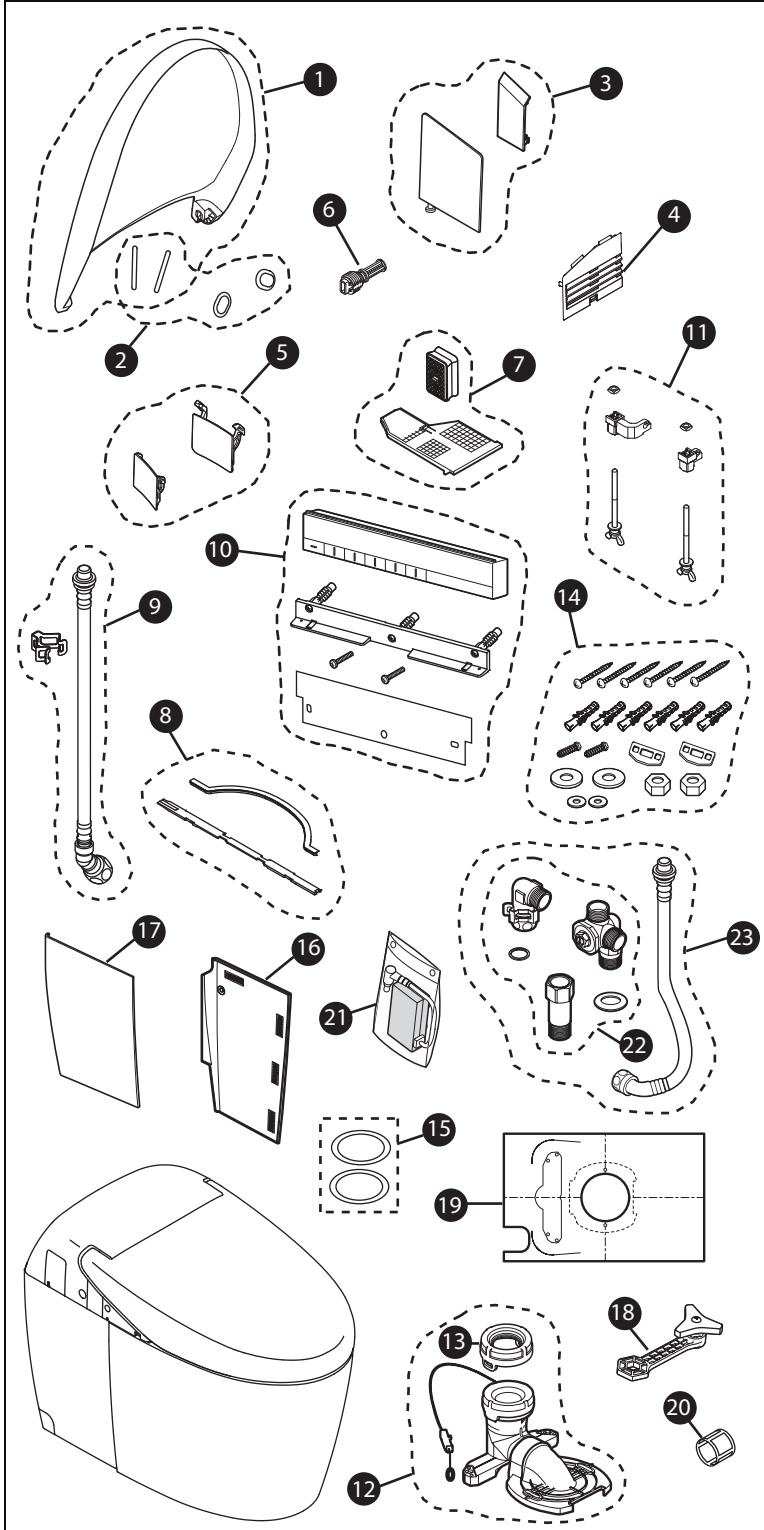

MS988CUMFG
SN988M
CT989CUMFG

NEOREST® RH 1.0Gpf / 0.8Gpf Toilet, Elongated, TORNADO FLUSH®, 12" Modular Rough-In, CEFIONTECT®

Items	Parts	Description
1	THU6236#01	Lid Assembly (Cotton)
	THU6236#12	Lid Assembly (Sedona Beige)
2	THU6239	Lid & Seat Bumpers
3	THU6249#01	Side Covers (Cotton)
	THU6249#12	Side Covers (Sedona Beige)
4	THU6252#01	Deodorizer Louver (Cotton)
	THU6252#12	Deodorizer Louver (Sedona Beige)
5	THU6261#01	Wand and Dryer Doors (Cotton)
	THU6261#12	Wand and Dryer Doors (Sedona Beige)
6	THU6121	Water Filter Drain Valve
7	THU6282#01	Deodorizer Cartridge & Air Filter (Cotton)
	THU6282#12	Deodorizer Cartridge & Air Filter (Sedona Beige)
8	THU6283	Case Bottom Gasket and Lever Cover
9	THU6284	Water Supply Hose Assembly
10	THU6209	Remote Control Unit Assembly
11	THU6291	Top to Bowl Mounting Bolt Assembly
12	THU6297	Drain Socket
13	THU9652	Drain Socket Gasket
14	THU6298	Bowl Mounting Hardware
15	THU6299	Plastic Seal
16	THU6302#01	Right Side Panel (Cotton)
	THU6302#12	Right Side Panel (Sedona Beige)
17	THU6303#01	Left Side Panel (Cotton)
	THU6303#12	Left Side Panel (Sedona Beige)
18	THU6304	Open/Close Tool
19	0GU9221	Installation Template
20	THU6189	Water Strainer
21	THU6206	Battery Box
22	THU6306	Junction Valve Assembly
23	THU6315	Water Supply Hose Assembly (bowl unit)

Actual Product may vary slightly from illustration

Product Number Explanations

Two-Piece Toilet

(MS) Toilet and seat
Combination
(988) Model
(CUM) TORNADO FLUSH®
(F) Universal Height
(G) CEFIONTECT®

WASHLET® Unit

(SN) WASHLET
(988) Model
(M) Dual Flush

Bowl Unit

(CT) Bowl
(989) Model
(C) TORNADO FLUSH®
(U) Ultra HET
(M) Dual Flush
(F) Universal Height
(G) CEFIONTECT®