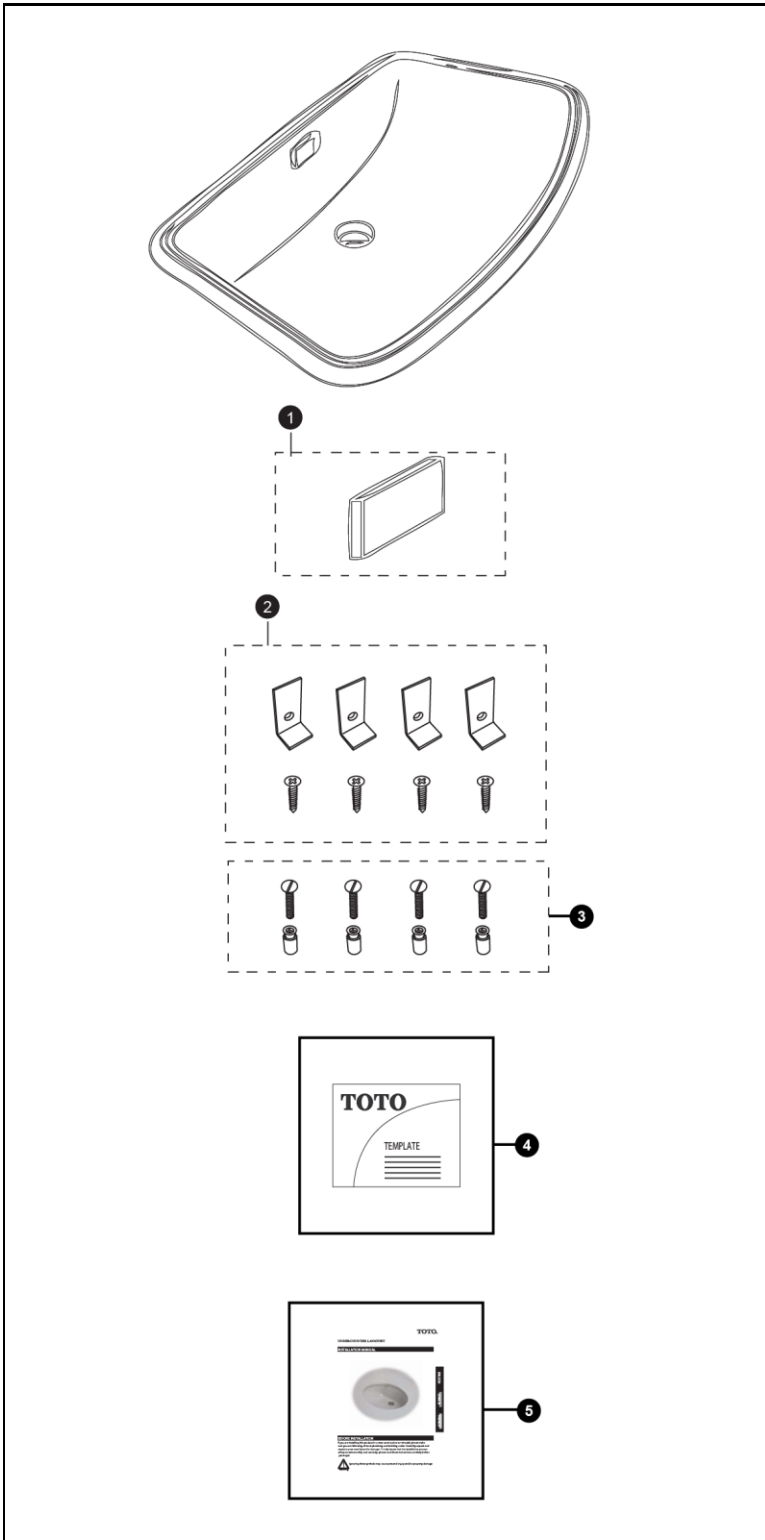

**Soirée®
Under Counter Lavatory**

Item	Part	Description
1	THU205#CP	Overflow Cover - Chrome
2	THU408	Mounting set, UC lav, standard rim
3	THU410	Anchor set, UC lav, hard surface
4	0GU130	Mounting Template
5	0GU035-5	Installation and Owner's Manual, UC lav

Note:

Product Number Explanations	
Under Counter Lavatory	Colors
(LT) Lavatory	(#01) Cotton
(967) Model	(#03) Bone
	(#11) Colonial White
	(#12) Sedona Beige
	(#51) Ebony

Actual Product may vary slightly from illustration.