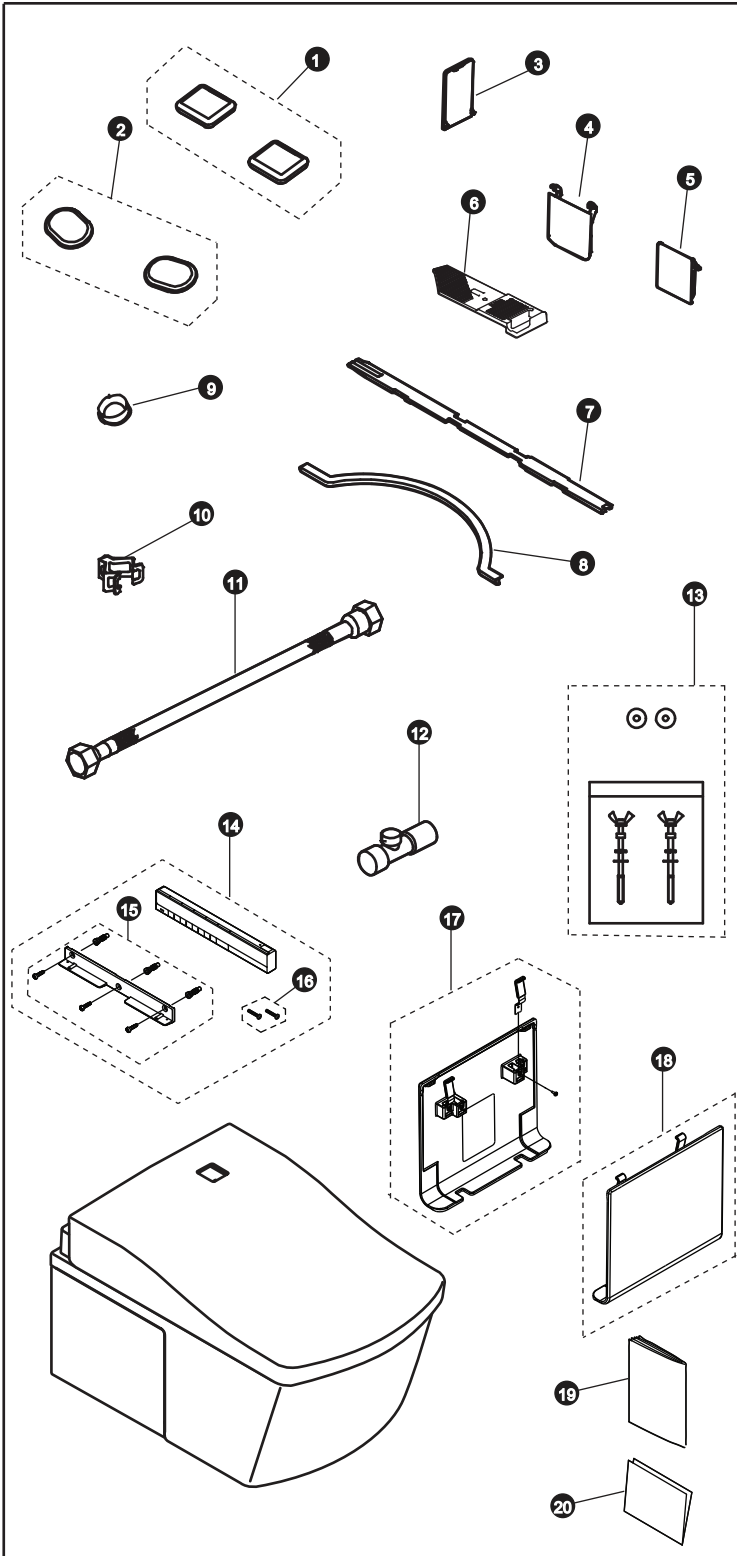

CWT996CEMFX & CWT994CEMFG (Top & Bowl Units)

CWT996CEMFX
SN996MX
CT996CEFX

CWT996CEMFG
SN996M
CT996CEFG

Neorest® AC & EW 1.28Gpf / 0.9Gpf Wall Hung Toilet 3D Tornado Flush® CeFiONtect® & Actilight Cleaning System

Item	Part	Description
1	THU9978	Lid Bumpers
2	THU9674	Seat Bumpers
3	THU9676#01	Wand Door (cotton)
4	THU9677#01	Dryer Door (cotton)
5	THU9986	Side Cover
6	THU6010	Air Filter
7	THU9481	Lever Cover
8	THU9624	Backflow Check Gasket
9	THU9670	Screw Cap
10	THU9484	Quick Fastener
11	THU6013	Flexible Hose
12	THU6015	Water Shutoff Valve
13	THU6016	Top Mounting Hardware
14	THU9726	Remote Control Assembly
15	THU9727	Remote Control Hanger Assembly
16	THU9728	Remote Control Anti Theft Assembly
17	THU6020	Side Panel Assembly (Left)
18	THU6021	Side Panel Assembly (Right)
19	THU6018	Manual Packet (for Top Unit)
20	THU6024	Installation Manual (for Bowl Unit)

Product Number Explanations

Two-Piece Toilet

(CWT) Wall Hung Toilet Kit
(996/994) Model
(CEM) 3D Tornado®
(F) Universal Height
(X) Actilight Cleaning
(G) CeFiONtect®

Colors

(#01) Cotton

Integrated Washlet

(SN) Integrated Washlet
(996/994) Model
(M) Dual Flush
(X) Actilight Cleaning