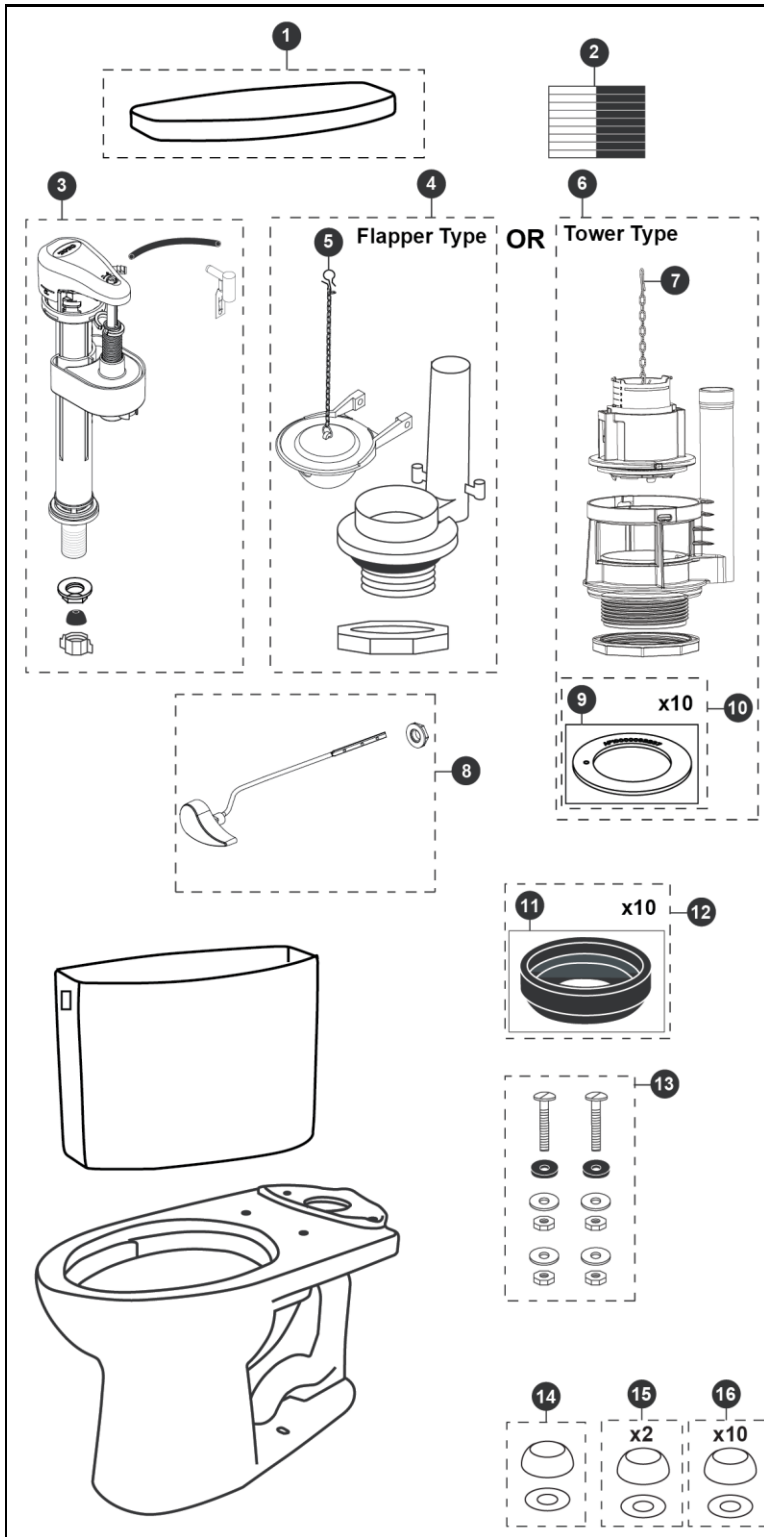

CST454CEF & CST454CEFG

CST454CEF CST454CEFG
 C454CEF C454CEFG
 ST454E ST454E
 ST454ET ST454ET

Drake® II 1.28Gpf Toilet, Elongated Tornado Flush™, Universal Height (including CeFiONtect™)

Item	Part	Description
1	TCU454CRE#01	Tank Lid w/ Velcro Tape - Cotton
	TCU454CRE#03	Tank Lid w/ Velcro Tape - Bone
	TCU454CRE#11	Tank Lid w/ Velcro Tape - Colonial White
	TCU454CRE#12	Tank Lid w/ Velcro Tape - Sedona Beige
	TCU454CRE#51	Tank Lid w/ Velcro Tape - Ebony
2	THU107	Velcro Tape
3	TSU54A	Fill Valve for Flapper Type
	THU53A	Fill Valve for Tower Type
4	THU252P-A	Flush Valve
5	THU499S	Flapper w/ Chain
6	THU445.10F-A	Drain Valve for Tower Type
7	THU440-A	Flush Tower
8	THU068#01	Trip Lever - Cotton
	THU068#03	Trip Lever - Bone
	THU068#11	Trip Lever - Colonial White
	THU068#12	Trip Lever - Sedona Beige
	THU068#51	Trip Lever - Ebony
	THU068#CP	Trip Lever - Chrome Plated
	THU068#BN	Trip Lever - Brushed Nickel
	THU068#PN	Trip Lever - Polished Nickel
9	THU407	Seal Gasket (1 piece)
10	THU370	Seal Gasket (10 pieces)
11	9BU024E	Tank to Bowl Gaskets
12	THU131	Tank to Bowl Gaskets (10 pieces)
13	TSU01D	Tank Mounting Kit
14	THU044#01	Bolt Cap - Cotton
	THU044#03	Bolt Cap - Bone
	THU044#11	Bolt Cap - Colonial White
	THU044#12	Bolt Cap - Sedona Beige
	THU044#51	Bolt Cap - Ebony
15	THU044S#01	Bolt Cap Set - Cotton (2 sets)
	THU044S#03	Bolt Cap Set - Bone (2 sets)
	THU044S#11	Bolt Cap Set - Colonial White (2 sets)
	THU044S#12	Bolt Cap Set - Sedona Beige (2 sets)
	THU044S#51	Bolt Cap Set - Ebony (2 sets)
16	THU098#01	Bolt Cap Set - Cotton (10 sets)
	THU098#03	Bolt Cap Set - Bone (10 sets)
	THU098#11	Bolt Cap Set - Colonial White (10 sets)
	THU098#12	Bolt Cap Set - Sedona Beige (10 sets)
	THU098#51	Bolt Cap Set - Ebony (10 sets)