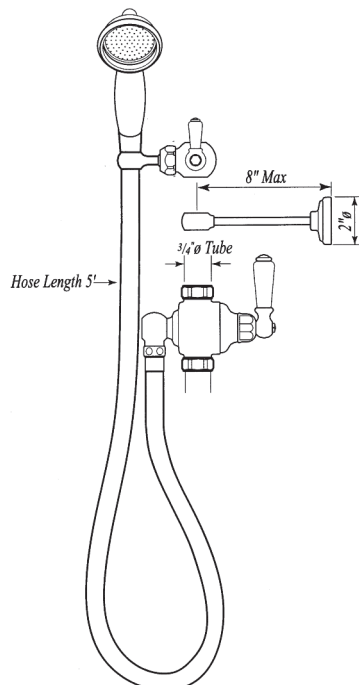

Riser Diverter Kit Including U.5383 And U.5394

ROHL Perrin & Rowe® Bath

U.5373NLS (Metal levers and handshower)

FEATURES

- 8" riser outlet and riser diverter package for exposed thermostatic shower package or exposed tub/shower valve packages
- 60" hose

COLORS/FINISHES

- Polished Chrome
- Polished Nickel
- Satin Nickel
- English Bronze
- Inca Brass

WARRANTY

- Limited Lifetime

U.5373N Spare Parts