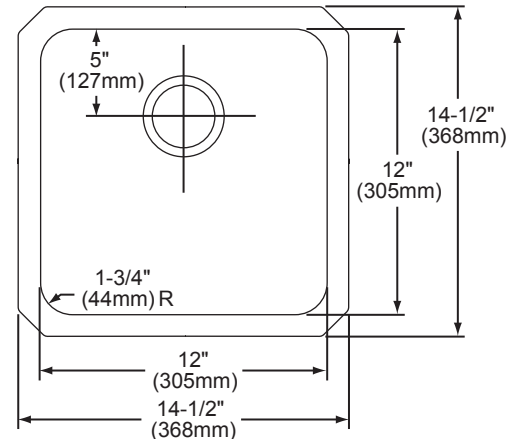

OTHER

Drain Opening: 3-1/2" (89mm).

Note: All Elkay undermount sinks are designed to affix to the underside of any solid surface countertop.

Installation: See illustrated profile below.

Sink complies with ASME A112.19.3/ CSA B45.4

Drain: LK99

Mounting Clip: LKUCLIP8

Rinsing Basket: LKWRB1209SS

Utensil Caddy for Rinsing Basket: LKWUCSS

Model ELUH1212

SINK DIMENSIONS*

Model Number	Overall		Inside Bowl			Cutout in Countertop	Minimum Cabinet Size
	L	W	L	W	D		
ELUH1212	14 1/2 (368mm)	14 1/2 (368mm)	12 (305mm)	12 (305mm)	7 (178mm)	See Template**	18 (457mm)

*Length is left to right. Width is front to back.

**Template is packed with every sink.

The template provided with each sink provides the only type of installation recommended by Elkay.

Installation Profile 1/2" (13mm) Reveal