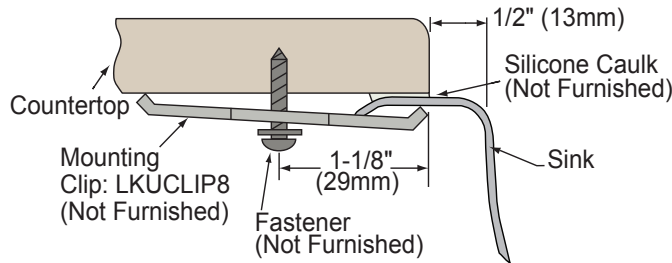

Bowl Depth: 7" (178mm).

Coved Corners: 1-3/4" (44mm) vertical and horizontal radius.

Finish: Exposed surfaces are hand polished to a Lustrous Highlighted Satin finish.

Underside: Sound dampening pads with spray undercoating to dampen sound and reduce condensation.

OTHER

Drain Opening: 3-1/2" (89mm).

Note: All Elkay undermount sinks are designed to affix to the underside of any solid surface countertop.

Installation: See illustrated profile below.

Sink complies with ASME A112.19.3/ CSA B45.4

Drain: LK99

Mounting Clip: LKUCLIP8

Rinsing Basket: LKWRB1209SS

Utensil Caddy for Rinsing Basket: LKWUCSS

Model ELUH1212

SINK DIMENSIONS*

Model Number	Overall		Inside Bowl			Cutout in Countertop	Minimum Cabinet Size
	L	W	L	W	D		
ELUH1212	14 1/2 (368mm)	14 1/2 (368mm)	12 (305mm)	12 (305mm)	7 (178mm)	See Template**	18 (457mm)

*Length is left to right. Width is front to back.

**Template is packed with every sink.

The template provided with each sink provides the only type of installation recommended by Elkay.

Installation Profile 1/2" (13mm) Reveal