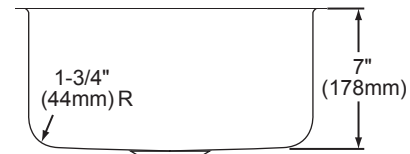

Model ELUH1212 Illustrated

In keeping with our policy of continuing product improvement, Elkay reserves the right to change product specifications without notice. Please visit elkay.com or elkaypro.com for the most current version of Elkay product specification sheets.

This specification describes an Elkay product with design, quality, and functional benefits to the user. When making a comparison of others producers offerings, be certain these features are not overlooked.