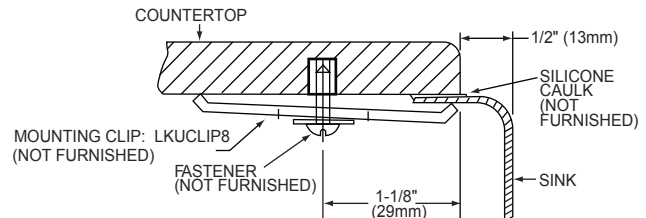

Installation Profile for ELUH models for 27" wide cabinets (FRONT INSTALLATION VIEW)

Installation Profile for ELUH models for 30" and wider cabinets

The template provided with each ELUH sink provides the installation recommended by Elkay for 30" wide cabinets and wider.

1/2" (13mm) Reveal

SEE NEXT PAGE FOR PRODUCT DIMENSIONS.

In keeping with our policy of continuing product improvement, Elkay reserves the right to change product specifications without notice. Please visit elkayusa.com for most current version of Elkay product specification sheets.