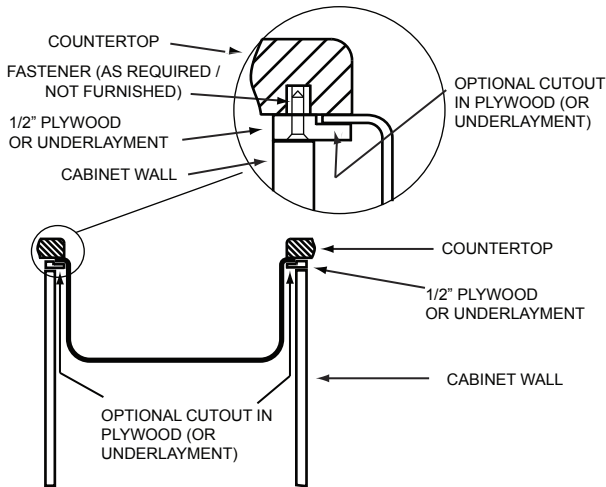

OTHER

Drain Opening: 3-1/2" (89mm).

Note: All Elkay undermount sinks are designed to affix to the underside of any solid surface countertop.

Sink complies with ASME A112.19.3-2008 / CSA B45.4-08.

Model ELUH2317

OPTIONAL ACCESSORIES

Bottom Grids: LKWOBG2317SS, LKWOBG2317LSS, LKWOBG2317RSS

Cutting Board: LKCB2317HW

Drain: LK99

Mounting Clip: LKUCLIP8

Rinsing Basket: LKWRB2115SS, LKWERBSS

Utensil Caddy for Rinsing Basket: LKWUCSS

Installation Profile for ELUH models for 27" wide cabinets (FRONT INSTALLATION VIEW)

Installation Profile for ELUH models for 30" and wider cabinets

The template provided with each ELUH sink provides the installation recommended by Elkay for 30" wide cabinets and wider.