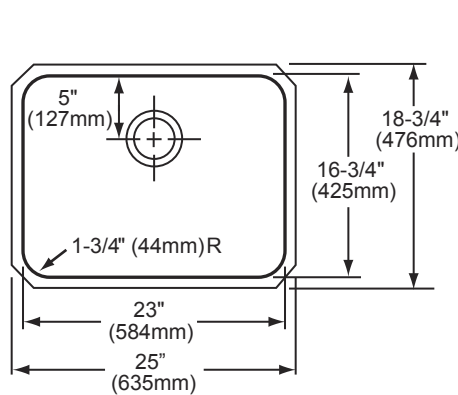

1/2" (13mm) Reveal

SEE NEXT PAGE FOR PRODUCT DIMENSIONS.

In keeping with our policy of continuing product improvement, Elkay reserves the right to change product specifications without notice. Please visit elkayusa.com for most current version of Elkay product specification sheets.

Model Number	Overall		Inside Bowl			Cutout in Countertop	3 1/2" drain opening (see below for details)	Minimum Cabinet Size
	L	W	L	W	D			
ELUH2317	25" (635mm)	18-3/4" (476mm)	23" (584mm)	16-3/4" (425mm)	8" (203mm)	See Template**	Rear Center	27"/30" † (686mm/762mm)
ELUH2317L	25" (635mm)	18-3/4" (476mm)	23" (584mm)	16-3/4" (425mm)	8" (203mm)	See Template**	Rear Left	27"/30" † (686mm/762mm)
ELUH2317R	25" (635mm)	18-3/4" (476mm)	23" (584mm)	16-3/4" (425mm)	8" (203mm)	See Template**	Rear Right	27"/30" † (686mm/762mm)
ELUH231710	25" (635mm)	18-3/4" (476mm)	23" (584mm)	16-3/4" (425mm)	10" (254mm)	See Template**	Rear Center	27"/30" † (686mm/762mm)
ELUH231710L	25" (635mm)	18-3/4" (476mm)	23" (584mm)	16-3/4" (425mm)	10" (254mm)	See Template**	Rear Left	27"/30" † (686mm/762mm)
ELUH231710R	25" (635mm)	18-3/4" (476mm)	23" (584mm)	16-3/4" (425mm)	10" (254mm)	See Template**	Rear Right	27"/30" † (686mm/762mm)
ELUH231712	25" (635mm)	18-3/4" (476mm)	23" (584mm)	16-3/4" (425mm)	12" (305mm)	See Template**	Rear Center	27"/30" † (686mm/762mm)
ELUH231712L	25" (635mm)	18-3/4" (476mm)	23" (584mm)	16-3/4" (425mm)	12" (305mm)	See Template**	Rear Left	27"/30" † (686mm/762mm)
ELUH231712R	25" (635mm)	18-3/4" (476mm)	23" (584mm)	16-3/4" (425mm)	12" (305mm)	See Template**	Rear Right	27"/30" † (686mm/762mm)

*Length is left to right. Width is front to back.

**Template is packed with every sink.

† A 27" cabinet size will require a unique installation as illustrated.

Model ELUH2317L Illustrated

Model ELUH231710 Illustrated