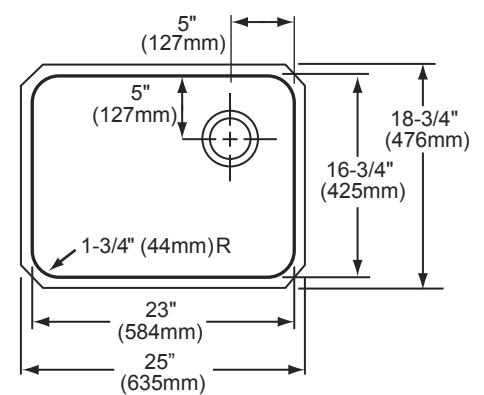

1/2" (13mm) Reveal

SEE NEXT PAGE FOR PRODUCT DIMENSIONS.

In keeping with our policy of continuing product improvement, Elkay reserves the right to change product specifications without notice. Please visit elkayusa.com for most current version of Elkay product specification sheets.

Model Number	Overall		Inside Bowl			Cutout in Countertop	3 1/2" drain opening (see below for details)	Minimum Cabinet Size
	L	W	L	W	D			
ELUH2317	25" (635mm)	18-3/4" (476mm)	23" (584mm)	16-3/4" (425mm)	8" (203mm)	See Template**	Rear Center	27"/30" † (686mm/762mm)
ELUH2317L	25" (635mm)	18-3/4" (476mm)	23" (584mm)	16-3/4" (425mm)	8" (203mm)	See Template**	Rear Left	27"/30" † (686mm/762mm)
ELUH2317R	25" (635mm)	18-3/4" (476mm)	23" (584mm)	16-3/4" (425mm)	8" (203mm)	See Template**	Rear Right	27"/30" † (686mm/762mm)
ELUH231710	25" (635mm)	18-3/4" (476mm)	23" (584mm)	16-3/4" (425mm)	10" (254mm)	See Template**	Rear Center	27"/30" † (686mm/762mm)
ELUH231710L	25" (635mm)	18-3/4" (476mm)	23" (584mm)	16-3/4" (425mm)	10" (254mm)	See Template**	Rear Left	27"/30" † (686mm/762mm)
ELUH231710R	25" (635mm)	18-3/4" (476mm)	23" (584mm)	16-3/4" (425mm)	10" (254mm)	See Template**	Rear Right	27"/30" † (686mm/762mm)
ELUH231712	25" (635mm)	18-3/4" (476mm)	23" (584mm)	16-3/4" (425mm)	12" (305mm)	See Template**	Rear Center	27"/30" † (686mm/762mm)
ELUH231712L	25" (635mm)	18-3/4" (476mm)	23" (584mm)	16-3/4" (425mm)	12" (305mm)	See Template**	Rear Left	27"/30" † (686mm/762mm)
ELUH231712R	25" (635mm)	18-3/4" (476mm)	23" (584mm)	16-3/4" (425mm)	12" (305mm)	See Template**	Rear Right	27"/30" † (686mm/762mm)

*Length is left to right. Width is front to back.

**Template is packed with every sink.

† A 27" cabinet size will require a unique installation as illustrated.

Model ELUH2317L Illustrated

Model ELUH231710 Illustrated