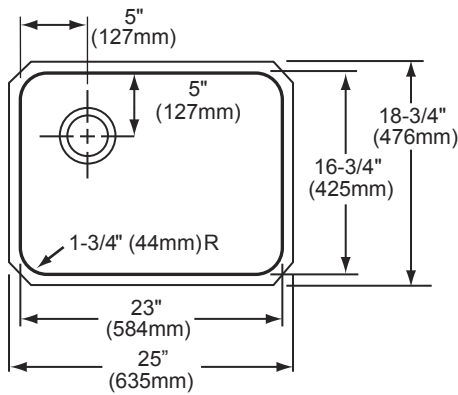

1/2" (13mm) Reveal

SEE NEXT PAGE FOR PRODUCT DIMENSIONS.

In keeping with our policy of continuing product improvement, Elkay reserves the right to change product specifications without notice. Please visit elkayusa.com for most current version of Elkay product specification sheets.

Model Number	Overall		Inside Bowl			Cutout in Countertop	3 1/2" drain opening (see below for details)	Minimum Cabinet Size
	L	W	L	W	D			
ELUH2317	25" (635mm)	18-3/4" (476mm)	23" (584mm)	16-3/4" (425mm)	8" (203mm)	See Template**	Rear Center	27"/30" † (686mm/762mm)
ELUH2317L	25" (635mm)	18-3/4" (476mm)	23" (584mm)	16-3/4" (425mm)	8" (203mm)	See Template**	Rear Left	27"/30" † (686mm/762mm)
ELUH2317R	25" (635mm)	18-3/4" (476mm)	23" (584mm)	16-3/4" (425mm)	8" (203mm)	See Template**	Rear Right	27"/30" † (686mm/762mm)
ELUH231710	25" (635mm)	18-3/4" (476mm)	23" (584mm)	16-3/4" (425mm)	10" (254mm)	See Template**	Rear Center	27"/30" † (686mm/762mm)
ELUH231710L	25" (635mm)	18-3/4" (476mm)	23" (584mm)	16-3/4" (425mm)	10" (254mm)	See Template**	Rear Left	27"/30" † (686mm/762mm)
ELUH231710R	25" (635mm)	18-3/4" (476mm)	23" (584mm)	16-3/4" (425mm)	10" (254mm)	See Template**	Rear Right	27"/30" † (686mm/762mm)
ELUH231712	25" (635mm)	18-3/4" (476mm)	23" (584mm)	16-3/4" (425mm)	12" (305mm)	See Template**	Rear Center	27"/30" † (686mm/762mm)
ELUH231712L	25" (635mm)	18-3/4" (476mm)	23" (584mm)	16-3/4" (425mm)	12" (305mm)	See Template**	Rear Left	27"/30" † (686mm/762mm)
ELUH231712R	25" (635mm)	18-3/4" (476mm)	23" (584mm)	16-3/4" (425mm)	12" (305mm)	See Template**	Rear Right	27"/30" † (686mm/762mm)

*Length is left to right. Width is front to back.

**Template is packed with every sink.

† A 27" cabinet size will require a unique installation as illustrated.

Model ELUH2317L Illustrated

Model ELUH231710 Illustrated