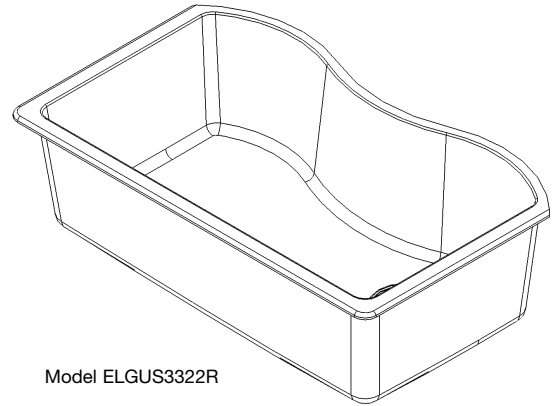

DESIGN FEATURES

Bowl Depth: 9-1/2" (241mm).

Rim Height: 3/8" (10mm).

Material: Elkay E-Granite.

Color Options with natural accents: Black (BK), Bisque (BQ), Mocha (MC) or White (WH).

OTHER

Drain Opening: 3-1/2" (89mm).

Note: All Elkay undermount sinks are designed to affix to the underside of any solid surface countertop.

These sinks comply with ANSI Z124.6 and CSA B45-02.

SINK DIMENSIONS*

Model Number	Overall		Inside Bowl			Cutout in Countertop	Minimum Cabinet Size
	L	W	L	W	D		
ELGUS3322RBK	33 (838mm)	20 (508mm)	30 ⁵ / ₁₆ (770mm)	17 ⁷ / ₈ (454mm)	9 ¹ / ₂ (241mm)	See Template**	36 (914mm)
ELGUS3322RBQ	33 (838mm)	20 (508mm)	30 ⁵ / ₁₆ (770mm)	17 ⁷ / ₈ (454mm)	9 ¹ / ₂ (241mm)		36 (914mm)
ELGUS3322RMC	33 (838mm)	20 (508mm)	30 ⁵ / ₁₆ (770mm)	17 ⁷ / ₈ (454mm)	9 ¹ / ₂ (241mm)		36 (914mm)
ELGUS3322RWH	33 (838mm)	20 (508mm)	30 ⁵ / ₁₆ (770mm)	17 ⁷ / ₈ (454mm)	9 ¹ / ₂ (241mm)		36 (914mm)

*Length is left to right. Width is front to back.

**Template and countertop mounting clips are packed with every sink.

Model ELGUS3322R

Installation Profile

The template provides the only type of installation recommended by Elkay.