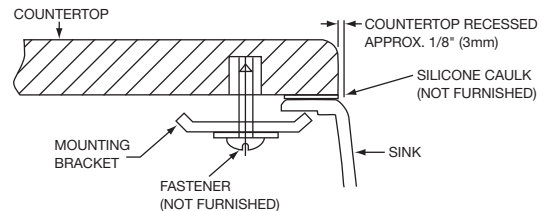

DESIGN FEATURES

Bowl Depth: 9-1/2" (241mm).

Rim Height: 3/8" (10mm).

Material: Elkay E-Granite.

Color Options with natural accents: Black (BK), Bisque (BQ), Mocha (MC) or White (WH).

OTHER

Drain Opening: 3-1/2" (89mm).

Note: All Elkay undermount sinks are designed to affix to the underside of any solid surface countertop.

These sinks comply with ANSI Z124.6 and CSA B45-02.

SINK DIMENSIONS*

Model Number	Overall		Inside Bowl			Cutout in Countertop	Minimum Cabinet Size
	L	W	L	W	D		
ELGUS3322RBK	33 (838mm)	20 (508mm)	30 ⁵ / ₁₆ (770mm)	17 ⁷ / ₈ (454mm)	9 ¹ / ₂ (241mm)	See Template**	36 (914mm)
ELGUS3322RBQ	33 (838mm)	20 (508mm)	30 ⁵ / ₁₆ (770mm)	17 ⁷ / ₈ (454mm)	9 ¹ / ₂ (241mm)		36 (914mm)
ELGUS3322RMC	33 (838mm)	20 (508mm)	30 ⁵ / ₁₆ (770mm)	17 ⁷ / ₈ (454mm)	9 ¹ / ₂ (241mm)		36 (914mm)
ELGUS3322RWH	33 (838mm)	20 (508mm)	30 ⁵ / ₁₆ (770mm)	17 ⁷ / ₈ (454mm)	9 ¹ / ₂ (241mm)		36 (914mm)

*Length is left to right. Width is front to back.

**Template and countertop mounting clips are packed with every sink.

Model ELGUS3322R

Installation Profile

The template provides the only type of installation recommended by Elkay.