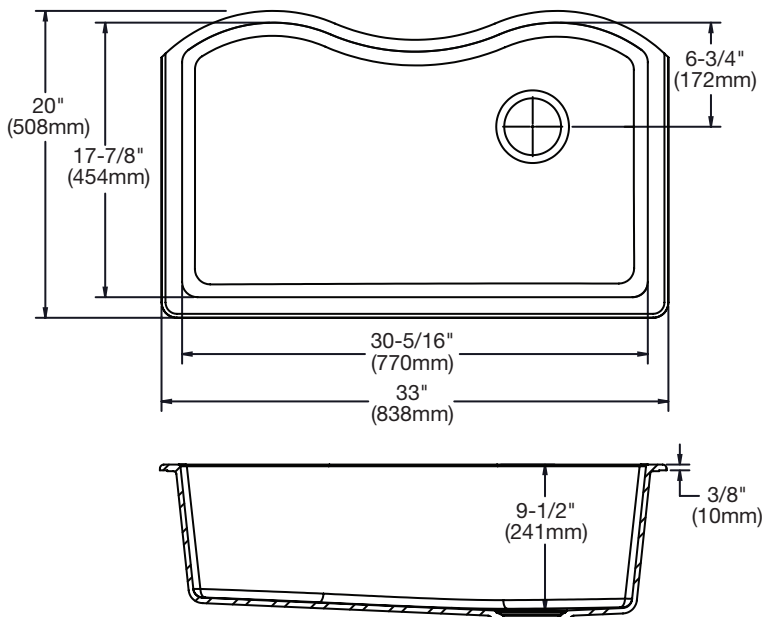

DESIGN FEATURES

Bowl Depth: 9-1/2" (241mm).

Rim Height: 3/8" (10mm).

Material: Elkay E-Granite.

Color Options with natural accents: Black (BK), Bisque (BQ), Mocha (MC) or White (WH).

OTHER

Drain Opening: 3-1/2" (89mm).

Note: All Elkay undermount sinks are designed to affix to the underside of any solid surface countertop.

These sinks comply with ANSI Z124.6 and CSA B45-02.

SINK DIMENSIONS*

Model Number	Overall		Inside Bowl			Cutout in Countertop	Minimum Cabinet Size
	L	W	L	W	D		
ELGUS3322RBK	33 (838mm)	20 (508mm)	30 ⁵ / ₁₆ (770mm)	17 ⁷ / ₈ (454mm)	9 ¹ / ₂ (241mm)	See Template**	36 (914mm)
ELGUS3322RBQ	33 (838mm)	20 (508mm)	30 ⁵ / ₁₆ (770mm)	17 ⁷ / ₈ (454mm)	9 ¹ / ₂ (241mm)		36 (914mm)
ELGUS3322RMC	33 (838mm)	20 (508mm)	30 ⁵ / ₁₆ (770mm)	17 ⁷ / ₈ (454mm)	9 ¹ / ₂ (241mm)		36 (914mm)
ELGUS3322RWH	33 (838mm)	20 (508mm)	30 ⁵ / ₁₆ (770mm)	17 ⁷ / ₈ (454mm)	9 ¹ / ₂ (241mm)		36 (914mm)

*Length is left to right. Width is front to back.

**Template and countertop mounting clips are packed with every sink.

Model ELGUS3322R

Installation Profile

The template provides the only type of installation recommended by Elkay.

OPTIONAL ACCESSORIES*

Model Number	Description	Overall			Material/Finish
		L	W	Depth/Thickness	
LKKDT35	Drain	Fits 3 1/2" (89mm) Drain Opening			Chrome Plated
LKD35XX	Drain	Fits 3 1/2" (89mm) Drain Opening			Polymer
LKS35XX	Drain	Fits 3 1/2" (89mm) Drain Opening			Polymer
LKWOBG3017RSS	Bottom Grid	27 1/2" (699mm)	15" (381mm)	3/4" (19mm)	Polished Stainless Steel
LKCB1417HW <small>(Reversible - fits right or left side of sink)</small>	Cutting Board	15 1/2" (394mm)	18 3/4" (476mm)	1" (25mm)	Hardwood