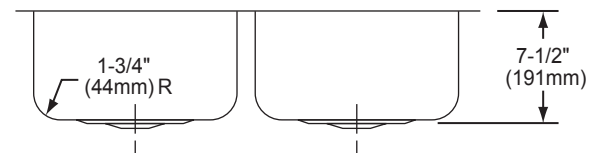

SINK DIMENSIONS*

Model Number	Overall		Inside Each Bowl			Cutout in Countertop	Minimum Cabinet Size
	L	W	L	W	D		
ELUH3116	31 ³ / ₄ (806mm)	16 ¹ / ₂ (419mm)	14 (356mm)	14 (356mm)	7 ¹ / ₂ (191mm)	See Template**	36 (914mm)

*Length is left to right. Width is front to back.

**Template is packed with every sink.

Installation Profile of ELUH Double Bowl Models

The template provided with each ELUH sink provides the only type of installation recommended by Elkay.