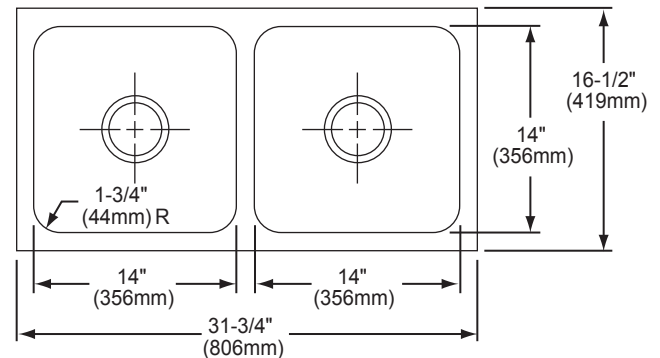

SINK DIMENSIONS*

Model Number	Overall		Inside Each Bowl			Cutout in Countertop	Minimum Cabinet Size
	L	W	L	W	D		
ELUH3116	31 ³ / ₄ (806mm)	16 ¹ / ₂ (419mm)	14 (356mm)	14 (356mm)	7 ¹ / ₂ (191mm)	See Template**	36 (914mm)

*Length is left to right. Width is front to back.

**Template is packed with every sink.

Installation Profile of ELUH Double Bowl Models

The template provided with each ELUH sink provides the only type of installation recommended by Elkay.