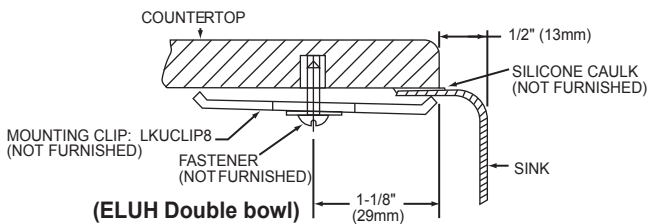

SINK DIMENSIONS*

Model Number	Overall		Inside Each Bowl			Cutout in Countertop	Minimum Cabinet Size
	L	W	L	W	D		
ELUH3116	31 ³ / ₄ (806mm)	16 ¹ / ₂ (419mm)	14 (356mm)	14 (356mm)	7 ¹ / ₂ (191mm)	See Template**	36 (914mm)

*Length is left to right. Width is front to back.

**Template is packed with every sink.

Installation Profile of ELUH Double Bowl Models

The template provided with each ELUH sink provides the only type of installation recommended by Elkay.