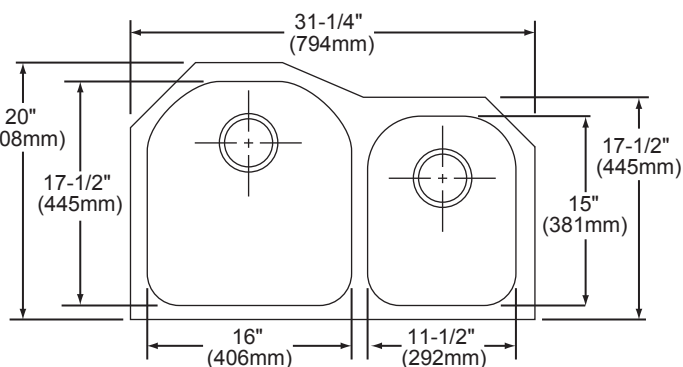

SEE OTHER SIDE FOR PRODUCT DIMENSIONS.

This specification describes an Elkay product with design, quality and functional benefits to the user. When making a comparison of other producers' offerings, be certain these features are not overlooked.

Harmony® Undermount Double Bowl Sink Model ELUH3119 Series

ELKAY® SPECIFICATIONS

SINK DIMENSIONS*

Model Number	Overall		Inside Left Bowl			Inside Right Bowl			Cutout in Countertop	Minimum Cabinet Size
	L	W	L	W	D	L	W	D		
ELUH3119L	31 1/4 (794mm)	20 (508mm)	11 1/2 (292mm)	15 (381mm)	7 1/2 (191mm)	16 (406mm)	17 1/2 (445mm)	7 1/2 (191mm)	See Template**	36 (914mm)
ELUH3119R	31 1/4 (794mm)	20 (508mm)	16 (406mm)	17 1/2 (445mm)	7 1/2 (191mm)	11 1/2 (292mm)	15 (381mm)	7 1/2 (191mm)		36 (914mm)
ELUH311910L	31 1/4 (794mm)	20 (508mm)	11 1/2 (292mm)	15 (381mm)	7 1/2 (191mm)	16 (406mm)	17 1/2 (445mm)	10 (254mm)		36 (914mm)
ELUH311910R	31 1/4 (794mm)	20 (508mm)	16 (406mm)	17 1/2 (445mm)	10 (254mm)	11 1/2 (292mm)	15 (381mm)	7 1/2 (191mm)		36 (914mm)
ELUH3119L__ (Statement option)	31 1/4 (794mm)	20 (508mm)	11 1/2 (292mm)	15 (381mm)	7 1/2 (191mm)	16 (406mm)	17 1/2 (445mm)	7 1/2 (191mm)		36 (914mm)
ELUH3119R__ (Statement option)	31 1/4 (794mm)	20 (508mm)	16 (406mm)	17 1/2 (445mm)	7 1/2 (191mm)	11 1/2 (292mm)	15 (381mm)	7 1/2 (191mm)		36 (914mm)
ELUH311910L__ (Statement option)	31 1/4 (794mm)	20 (508mm)	11 1/2 (292mm)	15 (381mm)	7 1/2 (191mm)	16 (406mm)	17 1/2 (445mm)	10 (254mm)		36 (914mm)
ELUH311910R__ (Statement option)	31 1/4 (794mm)	20 (508mm)	16 (406mm)	17 1/2 (445mm)	10 (254mm)	11 1/2 (292mm)	15 (381mm)	7 1/2 (191mm)		36 (914mm)

*Length is left to right. Width is front to back.
**Template #74180232 is packed with every sink.

Model ELUH3119L and ELUH311910L Illustrated

Model ELUH3119R and ELUH311910R Illustrated

Model ELUH3119L Illustrated