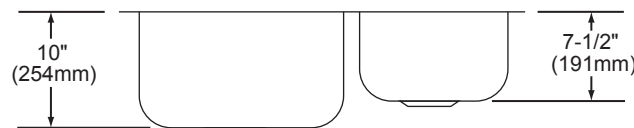

Model ELUH311910R Illustrated