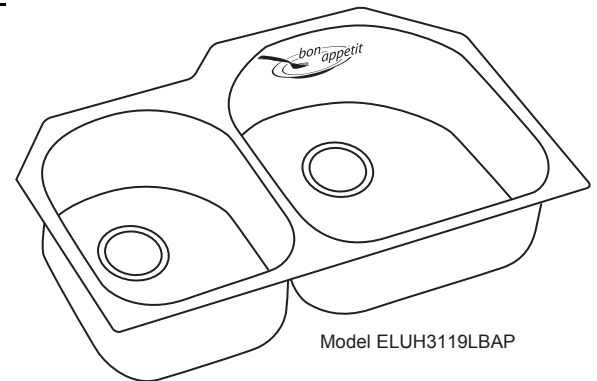

Model ELUH3119LBAP

Installation Profile of ELUH Models

The template provided with each ELUH sink provides the only type of installation recommended by Elkay.