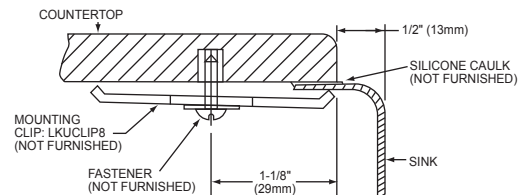

Model ELUH3119L

Model ELUH311910R

Model ELUH3119LBAP

Installation Profile of ELUH Models

The template provided with each ELUH sink provides the only type of installation recommended by Elkay.

(ELUH Double bowl)

SEE OTHER SIDE FOR PRODUCT DIMENSIONS.

This specification describes an Elkay product with design, quality and functional benefits to the user. When making a comparison of other producers' offerings, be certain these features are not overlooked.

Harmony® Undermount Double Bowl Sink Model ELUH3119 Series

ELKAY® SPECIFICATIONS

SINK DIMENSIONS*

Model Number	Overall		Inside Left Bowl			Inside Right Bowl			Cutout in Countertop	Minimum Cabinet Size
	L	W	L	W	D	L	W	D		
ELUH3119L	31 1/4 (794mm)	20 (508mm)	11 1/2 (292mm)	15 (381mm)	7 1/2 (191mm)	16 (406mm)	17 1/2 (445mm)	7 1/2 (191mm)	See Template**	36 (914mm)
ELUH3119R	31 1/4 (794mm)	20 (508mm)	16 (406mm)	17 1/2 (445mm)	7 1/2 (191mm)	11 1/2 (292mm)	15 (381mm)	7 1/2 (191mm)		36 (914mm)
ELUH311910L	31 1/4 (794mm)	20 (508mm)	11 1/2 (292mm)	15 (381mm)	7 1/2 (191mm)	16 (406mm)	17 1/2 (445mm)	10 (254mm)		36 (914mm)
ELUH311910R	31 1/4 (794mm)	20 (508mm)	16 (406mm)	17 1/2 (445mm)	10 (254mm)	11 1/2 (292mm)	15 (381mm)	7 1/2 (191mm)		36 (914mm)
ELUH3119L__ (Statement option)	31 1/4 (794mm)	20 (508mm)	11 1/2 (292mm)	15 (381mm)	7 1/2 (191mm)	16 (406mm)	17 1/2 (445mm)	7 1/2 (191mm)		36 (914mm)
ELUH3119R__ (Statement option)	31 1/4 (794mm)	20 (508mm)	16 (406mm)	17 1/2 (445mm)	7 1/2 (191mm)	11 1/2 (292mm)	15 (381mm)	7 1/2 (191mm)		36 (914mm)
ELUH311910L__ (Statement option)	31 1/4 (794mm)	20 (508mm)	11 1/2 (292mm)	15 (381mm)	7 1/2 (191mm)	16 (406mm)	17 1/2 (445mm)	10 (254mm)		36 (914mm)
ELUH311910R__ (Statement option)	31 1/4 (794mm)	20 (508mm)	16 (406mm)	17 1/2 (445mm)	10 (254mm)	11 1/2 (292mm)	15 (381mm)	7 1/2 (191mm)		36 (914mm)