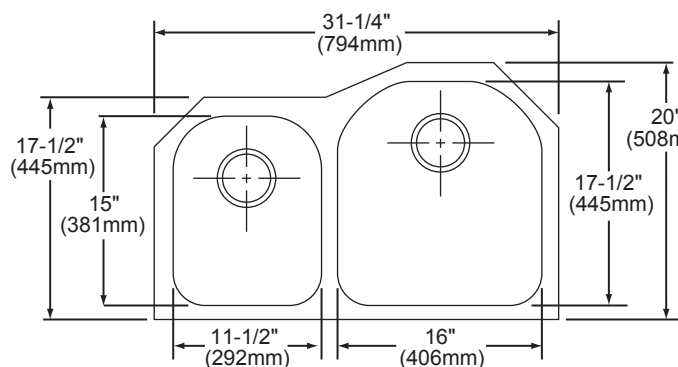

SEE OTHER SIDE FOR PRODUCT DIMENSIONS.

This specification describes an Elkay product with design, quality and functional benefits to the user. When making a comparison of other producers' offerings, be certain these features are not overlooked.

Harmony® Undermount Double Bowl Sink Model ELUH3119 Series

ELKAY® SPECIFICATIONS

SINK DIMENSIONS*

Model Number	Overall		Inside Left Bowl			Inside Right Bowl			Cutout in Countertop	Minimum Cabinet Size
	L	W	L	W	D	L	W	D		
ELUH3119L	31 1/4 (794mm)	20 (508mm)	11 1/2 (292mm)	15 (381mm)	7 1/2 (191mm)	16 (406mm)	17 1/2 (445mm)	7 1/2 (191mm)	See Template**	36 (914mm)
ELUH3119R	31 1/4 (794mm)	20 (508mm)	16 (406mm)	17 1/2 (445mm)	7 1/2 (191mm)	11 1/2 (292mm)	15 (381mm)	7 1/2 (191mm)		36 (914mm)
ELUH311910L	31 1/4 (794mm)	20 (508mm)	11 1/2 (292mm)	15 (381mm)	7 1/2 (191mm)	16 (406mm)	17 1/2 (445mm)	10 (254mm)		36 (914mm)
ELUH311910R	31 1/4 (794mm)	20 (508mm)	16 (406mm)	17 1/2 (445mm)	10 (254mm)	11 1/2 (292mm)	15 (381mm)	7 1/2 (191mm)		36 (914mm)
ELUH3119L__ (Statement option)	31 1/4 (794mm)	20 (508mm)	11 1/2 (292mm)	15 (381mm)	7 1/2 (191mm)	16 (406mm)	17 1/2 (445mm)	7 1/2 (191mm)		36 (914mm)
ELUH3119R__ (Statement option)	31 1/4 (794mm)	20 (508mm)	16 (406mm)	17 1/2 (445mm)	7 1/2 (191mm)	11 1/2 (292mm)	15 (381mm)	7 1/2 (191mm)		36 (914mm)
ELUH311910L__ (Statement option)	31 1/4 (794mm)	20 (508mm)	11 1/2 (292mm)	15 (381mm)	7 1/2 (191mm)	16 (406mm)	17 1/2 (445mm)	10 (254mm)		36 (914mm)
ELUH311910R__ (Statement option)	31 1/4 (794mm)	20 (508mm)	16 (406mm)	17 1/2 (445mm)	10 (254mm)	11 1/2 (292mm)	15 (381mm)	7 1/2 (191mm)		36 (914mm)

*Length is left to right. Width is front to back.
**Template #74180232 is packed with every sink.

Model ELUH3119L and ELUH311910L Illustrated

Model ELUH3119R and ELUH311910R Illustrated

Model ELUH3119L Illustrated