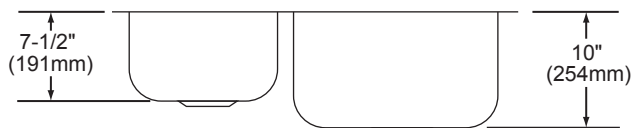

Model ELUH311910L Illustrated