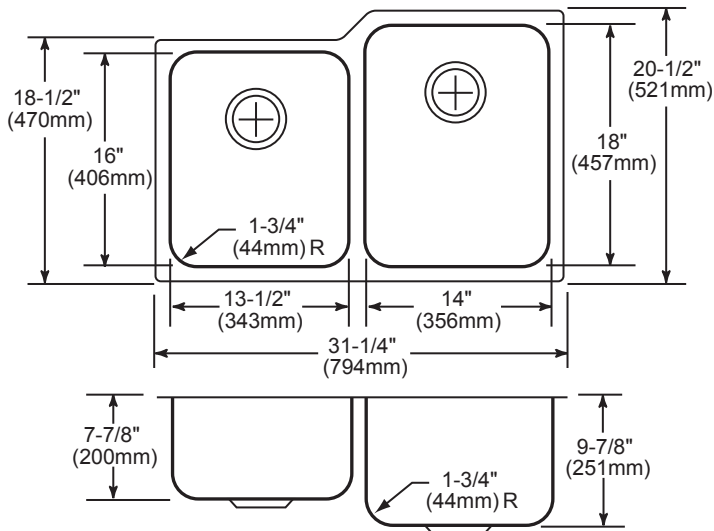

DESIGN FEATURES

Bowl Depths: 9-7/8" (251mm) (Large Bowl), 7-7/8" (200mm) (Small Bowl).

Coved Corners: 1-3/4" (44mm) vertical and horizontal radius.

Finish: Exposed surfaces are hand blended to a Lustrous Highlighted Satin Finish.

Elkay

elkayusa.com

2222 Camden Court
Oak Brook, IL 60523

Printed in U.S.A.
©2010 Elkay

(Rev. 09/10) 1-1081

**Gourmet® Undermount Double Bowl Sink
Models ELUH3120L and ELUH3120R**

**ELKAY®
SPECIFICATIONS**

SINK DIMENSIONS*

Model Number	Overall		Inside Left Bowl			Inside Right Bowl			Cutout in Countertop	Minimum Cabinet Size
	L	W	L	W	D	L	W	D		
ELUH3120L	31 ¹ / ₄ (794mm)	20 ¹ / ₂ (521mm)	13 ¹ / ₂ (343mm)	16 (406mm)	7 ⁷ / ₈ (200mm)	14 (356mm)	18 (457mm)	9 ⁷ / ₈ (251mm)	See Template**	36 (914mm)
ELUH3120R	31 ¹ / ₄ (794mm)	20 ¹ / ₂ (521mm)	14 (356mm)	18 (457mm)	9 ⁷ / ₈ (251mm)	13 ¹ / ₂ (343mm)	16 (406mm)	7 ⁷ / ₈ (200mm)	See Template**	36 (914mm)

*Length is left to right. Width is front to back.

**Template # 74180233 is packed with every sink.

Model ELUH3120L Illustrated

Model ELUH3120R Illustrated