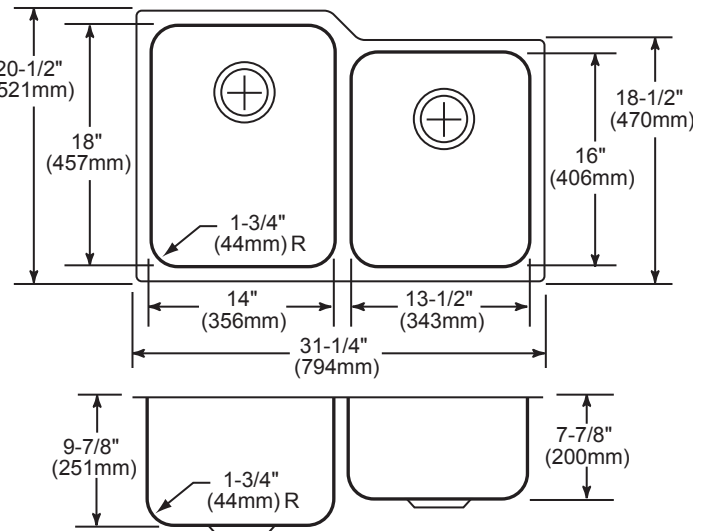

DESIGN FEATURES

Bowl Depths: 9-7/8" (251mm) (Large Bowl), 7-7/8" (200mm) (Small Bowl).

Coved Corners: 1-3/4" (44mm) vertical and horizontal radius.

Finish: Exposed surfaces are hand blended to a Lustrous Highlighted Satin Finish.

Elkay

elkayusa.com

2222 Camden Court
Oak Brook, IL 60523

Printed in U.S.A.
©2010 Elkay

(Rev. 09/10) 1-1081

**Gourmet® Undermount Double Bowl Sink
Models ELUH3120L and ELUH3120R**

**ELKAY®
SPECIFICATIONS**

SINK DIMENSIONS*

Model Number	Overall		Inside Left Bowl			Inside Right Bowl			Cutout in Countertop	Minimum Cabinet Size
	L	W	L	W	D	L	W	D		
ELUH3120L	31 ¹ / ₄ (794mm)	20 ¹ / ₂ (521mm)	13 ¹ / ₂ (343mm)	16 (406mm)	7 ⁷ / ₈ (200mm)	14 (356mm)	18 (457mm)	9 ⁷ / ₈ (251mm)	See Template**	36 (914mm)
ELUH3120R	31 ¹ / ₄ (794mm)	20 ¹ / ₂ (521mm)	14 (356mm)	18 (457mm)	9 ⁷ / ₈ (251mm)	13 ¹ / ₂ (343mm)	16 (406mm)	7 ⁷ / ₈ (200mm)	See Template**	36 (914mm)

*Length is left to right. Width is front to back.

**Template # 74180233 is packed with every sink.

Model ELUH3120L Illustrated

Model ELUH3120R Illustrated