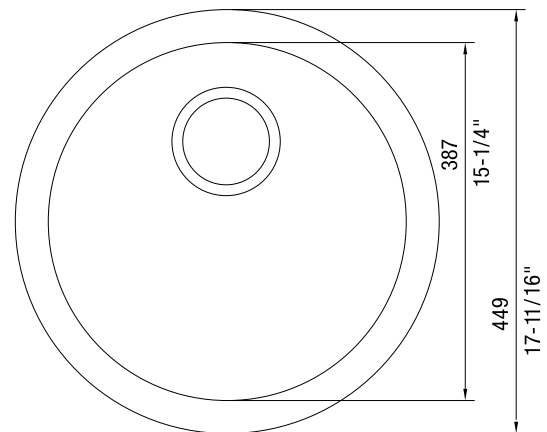

PRODUCT SPECIFICATION

Drop-In/Undermount bar sink to be, 17-11/16" in diameter. Sink to be made from Silgranit® hard composite material. Sink to feature rear drain placement. Sink to be Blanco (Check one)

- Model 511-630 Model 511-631
 Model 511-632 Model 511-633
 Model 515-803

with bowl depth of 6-5/8".

- Biscuit 511-630
 White 511-631
 Anthracite 511-632
 Metallic Gray 511-633
 Café Brown 515-803

MODEL 511-633 Shown

NOMINAL DIMENSIONS

OVERALL	CUTOUT SIZE	BOWL DEPTH	DRAIN DIAMETER
17-11/16	16-15/16	6-5/8	3-1/2

DXF cutout templates available on our web site.

*Undermount template must be created by fabricator.

JOB INFORMATION